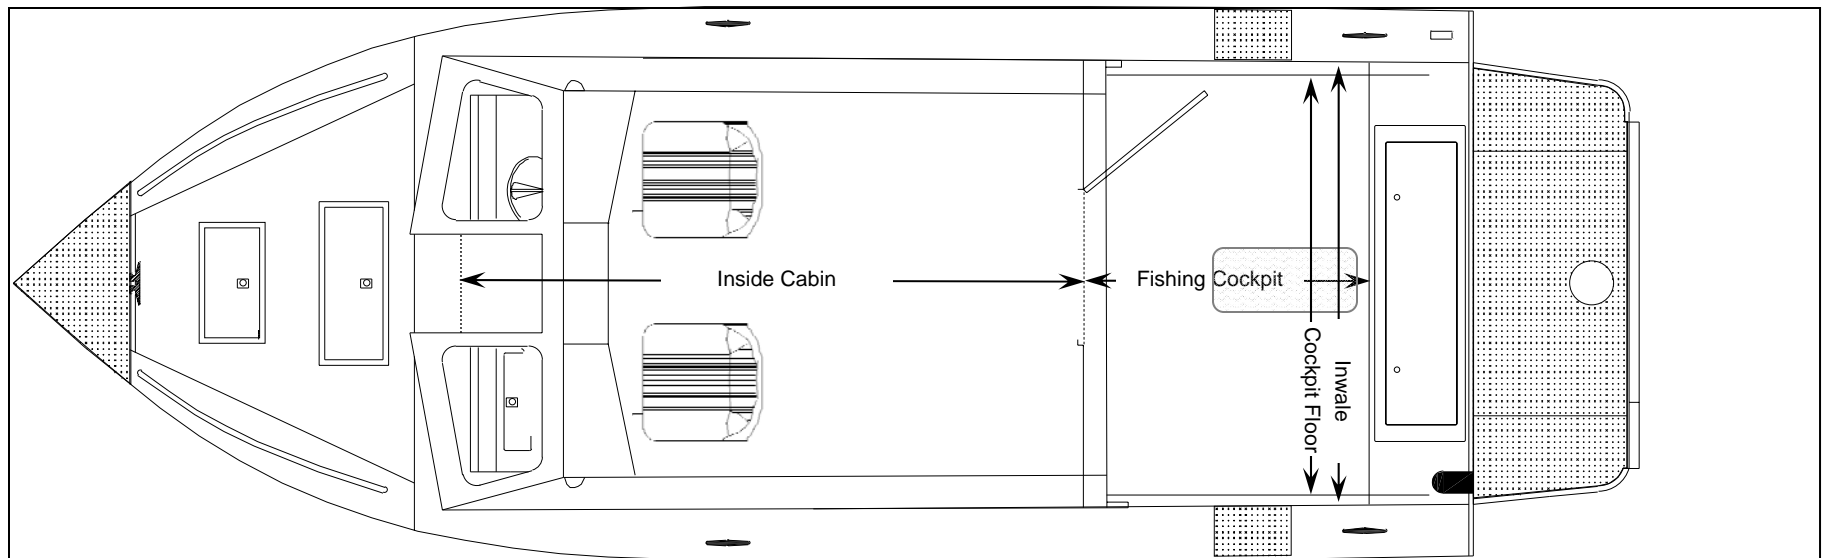

## Baseline

MEASUREMENT	200 OP	220 OP
Inwale	78"	78"
Fwd Bulkhead to Transom	153"	174"
Cockpit floor width	75"	75"

Please note: These measurements are approximations only. Due to tolerances in manufacturing, variations will occur.

## Baseline

MEASUREMENT	200 OP	220 OP
Cabin: length	94"	94"
Cabin: height	73"	73"
Cockpit: inwale x length	78" x 59"	78" x 80"
Cockpit floor: width	75"	75"

Please note: These measurements are approximations only. Due to tolerances in manufacturing, variations will occur.