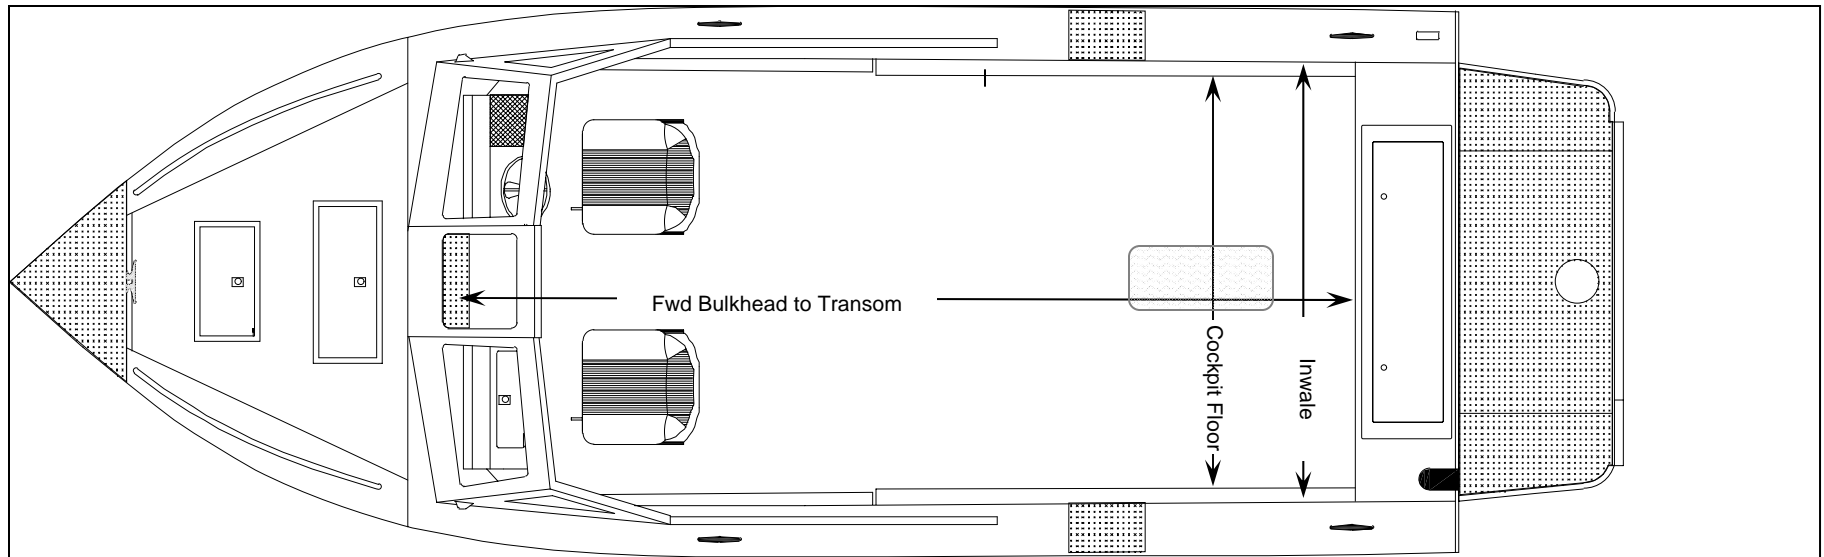

## Baseline

MEASUREMENT	200 OP	220 OP
Inwale	78"	78"
Fwd Bulkhead to Transom	153"	174"
Cockpit floor width	75"	75"

Please note: These measurements are approximations only. Due to tolerances in manufacturing, variations will occur.

## Baseline

MEASUREMENT	200 OP	220 OP
Cabin: length	94"	94"
Cabin: height	73"	73"
Cockpit: inwale x length	78" x 59"	78" x 80"
Cockpit floor: width	75"	75"

Please note: These measurements are approximations only. Due to tolerances in manufacturing, variations will occur.