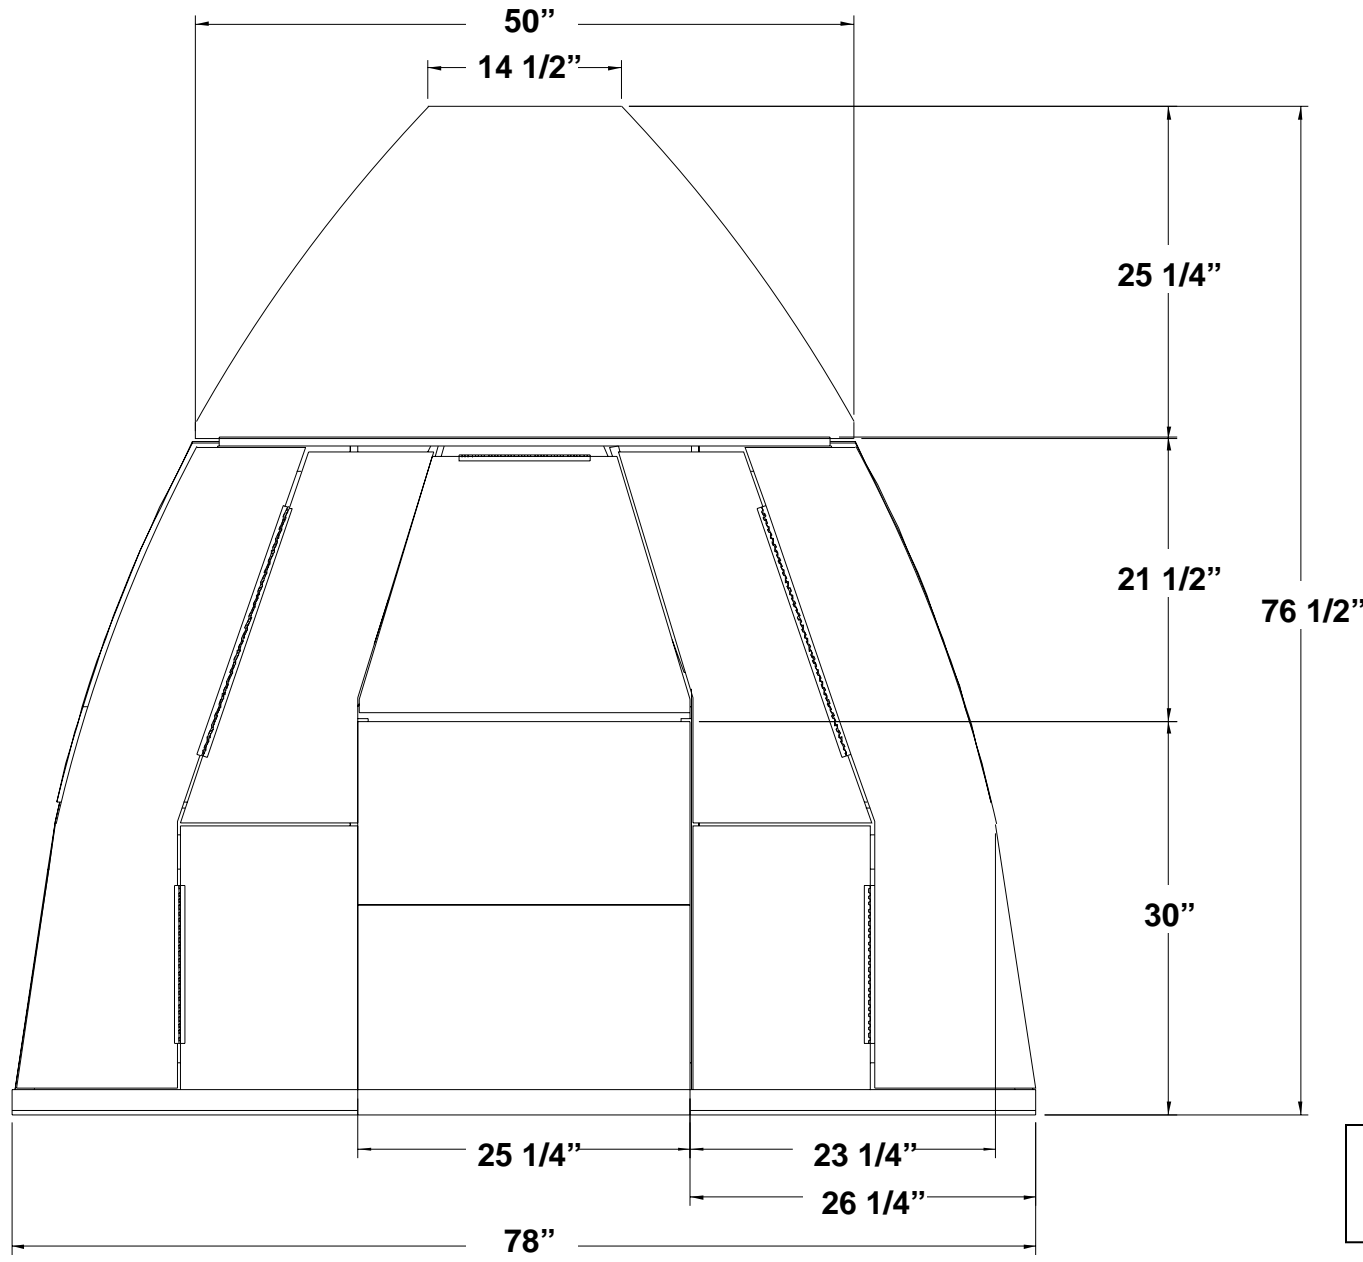

Pacific Vee-Berth Dimensions

Vee-Berth Height

40" - Bed/Seats to Ceiling

Please note: These measurements are approximations only. Due to tolerances in manufacturing, variations will occur.