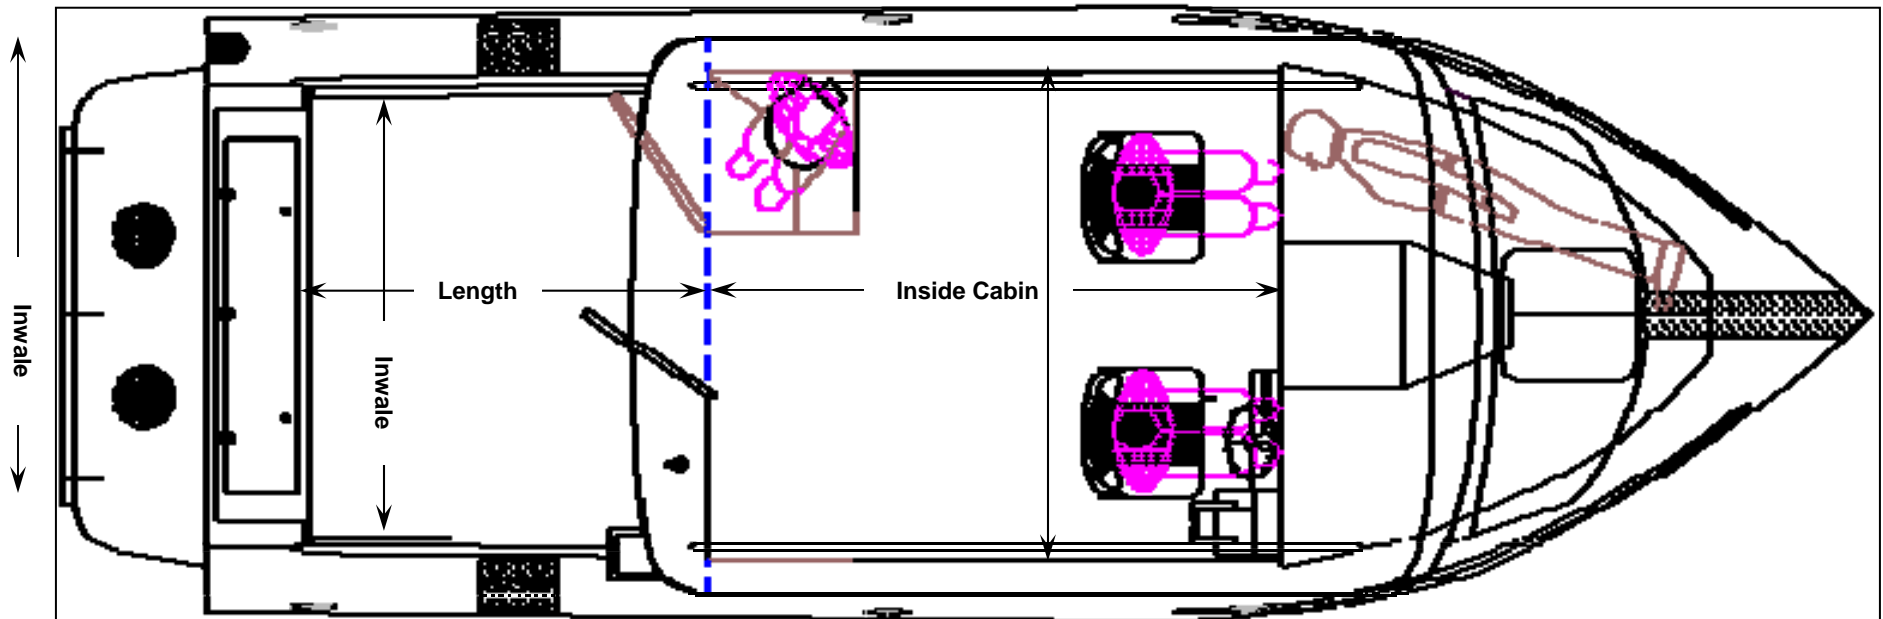

Please note: These measurements are approximations only. Due to tolerances in manufacturing, variations will occur.

Pacific Cruiser

RLC Configuration #4

Baseline with Dinette & Galley

NEW 24' Length

MEASUREMENT	220 PC	240 PC	260 PC
Cabin: inwale x length	85½" x 78"	85½" x 78"	85½" x 78"
Cabin: height	77"	76"	76"
Cockpit: inwale x length	80" x 64"	77" x 77"	77" x 95"
Cockpit floor: width x length	76" x 64"	74" x 77"	74" x 95"
Bulkhead from gunnels: A/B/C	18" x 23" x 39"	20" x 23" x 38"	20" x 23" x 38"
Bulkhead Door Opening H/W	72" x 23"	72" x 23"	72" x 23"

Please note: These measurements are approximations only. Due to tolerances in manufacturing, variations will occur.

Pacific Cruiser

RLC Configuration #5

Baseline with Dinette & Jump Seat

NEW 24' Length

MEASUREMENT	220 PC	240 PC	260 PC
Cabin: inwale x length	85½" x 78"	85½" x 78"	85½" x 78"
Cabin: height	77"	76"	76"
Cockpit: inwale x length	80" x 64"	77" x 77"	77" x 95"
Cockpit floor: width x length	76" x 64"	74" x 77"	74" x 95"
Bulkhead from gunnels: A/B/C	18" x 23" x 39"	20" x 23" x 38"	20" x 23" x 38"
Bulkhead Door Opening H/W	72" x 23"	72" x 23"	72" x 23"

Please note: These measurements are approximations only. Due to tolerances in manufacturing, variations will occur.

260 Pacific Cruiser

MLC Configuration #6

Baseline – Pilot and Co-Pilot Seats and Head

MEASUREMENT	260 PC MLC
Cabin: inwale x length	85½" x 107"
Cabin: height	76"
Fishing Area: inwale x length	77" x 66"
Cockpit floor: width x length	74" x 66"
Cabin Door Opening H/W	72" x 23"

MEASUREMENT	260 PC MLC
Cabin: inwale x length	85½" x 107"
Cabin: height	76"
Fishing Area: inwale x length	77" x 66"
Cockpit floor: width x length	74" x 66"
Cabin Door Opening H/W	72" x 23"

Please note: These measurements are approximations only. Due to tolerances in manufacturing, variations will occur.