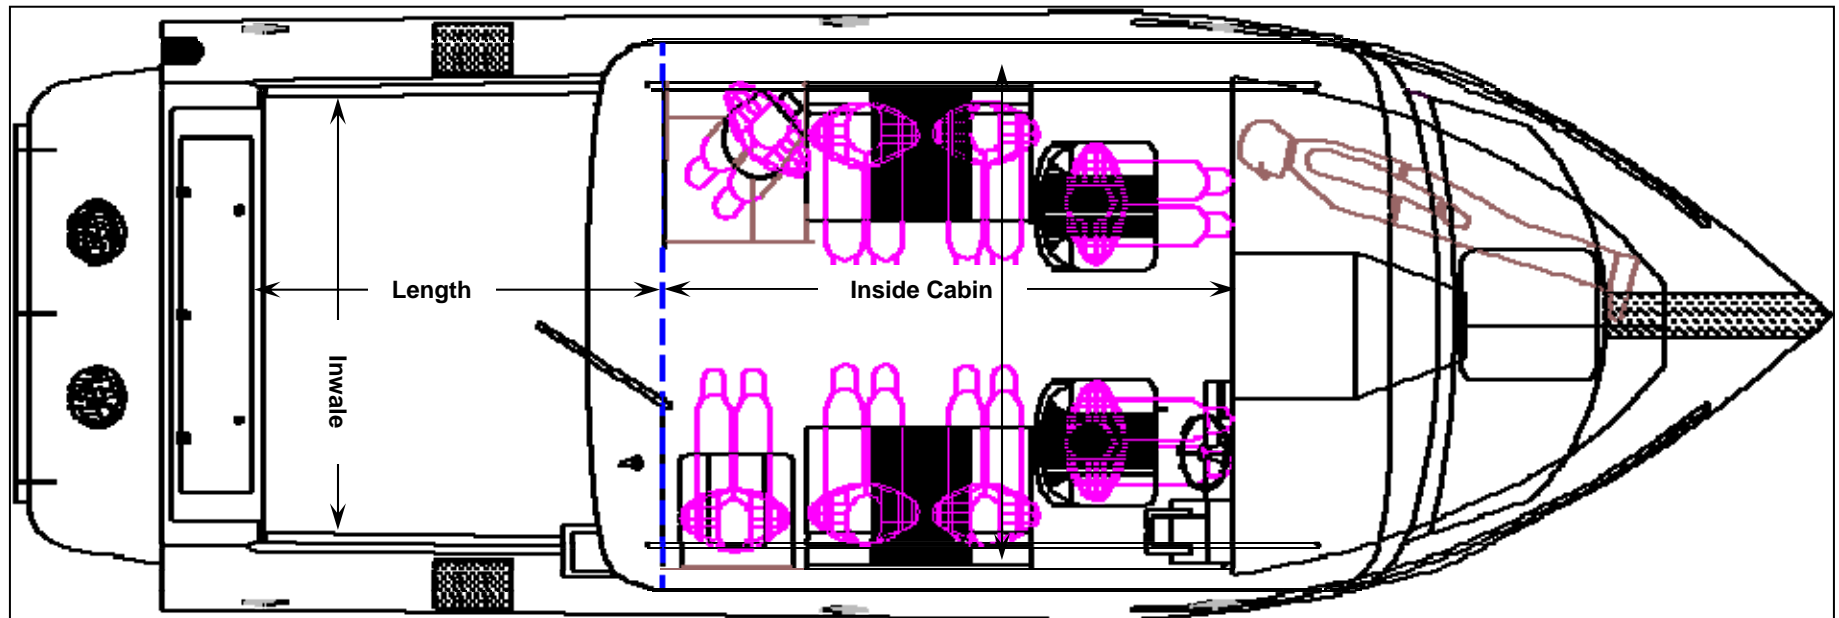

Please note: These measurements are approximations only. Due to tolerances in manufacturing, variations will occur.

Pacific Cruiser

RLC Configuration #5

Baseline with Dinette & Jump Seat

NEW 24' Length

MEASUREMENT	220 PC	240 PC	260 PC
Cabin: inwale x length	85½" x 78"	85½" x 78"	85½" x 78"
Cabin: height	77"	76"	76"
Cockpit: inwale x length	80" x 64"	77" x 77"	77" x 95"
Cockpit floor: width x length	76" x 64"	74" x 77"	74" x 95"
Bulkhead from gunnels: A/B/C	18" x 23" x 39"	20" x 23" x 38"	20" x 23" x 38"
Bulkhead Door Opening H/W	72" x 23"	72" x 23"	72" x 23"

Please note: These measurements are approximations only. Due to tolerances in manufacturing, variations will occur.

260 Pacific Cruiser

MLC Configuration #6

Baseline – Pilot and Co-Pilot Seats and Head

MEASUREMENT	260 PC MLC
Cabin: inwale x length	85½" x 107"
Cabin: height	76"
Fishing Area: inwale x length	77" x 66"
Cockpit floor: width x length	74" x 66"
Cabin Door Opening H/W	72" x 23"

Please note: These measurements are approximations only. Due to tolerances in manufacturing, variations will occur.

260 Pacific Cruiser

MLC Configuration #7

Baseline, Sleeper Seat, Small Jump Seat and Head

MEASUREMENT	260 PC MLC
Cabin: inwale x length	85½" x 107"
Cabin: height	76"
Fishing Area: inwale x length	77" x 66"
Cockpit floor: width x length	74" x 66"
Cabin Door Opening H/W	72" x 23"

Please note: These measurements are approximations only. Due to tolerances in manufacturing, variations will occur.