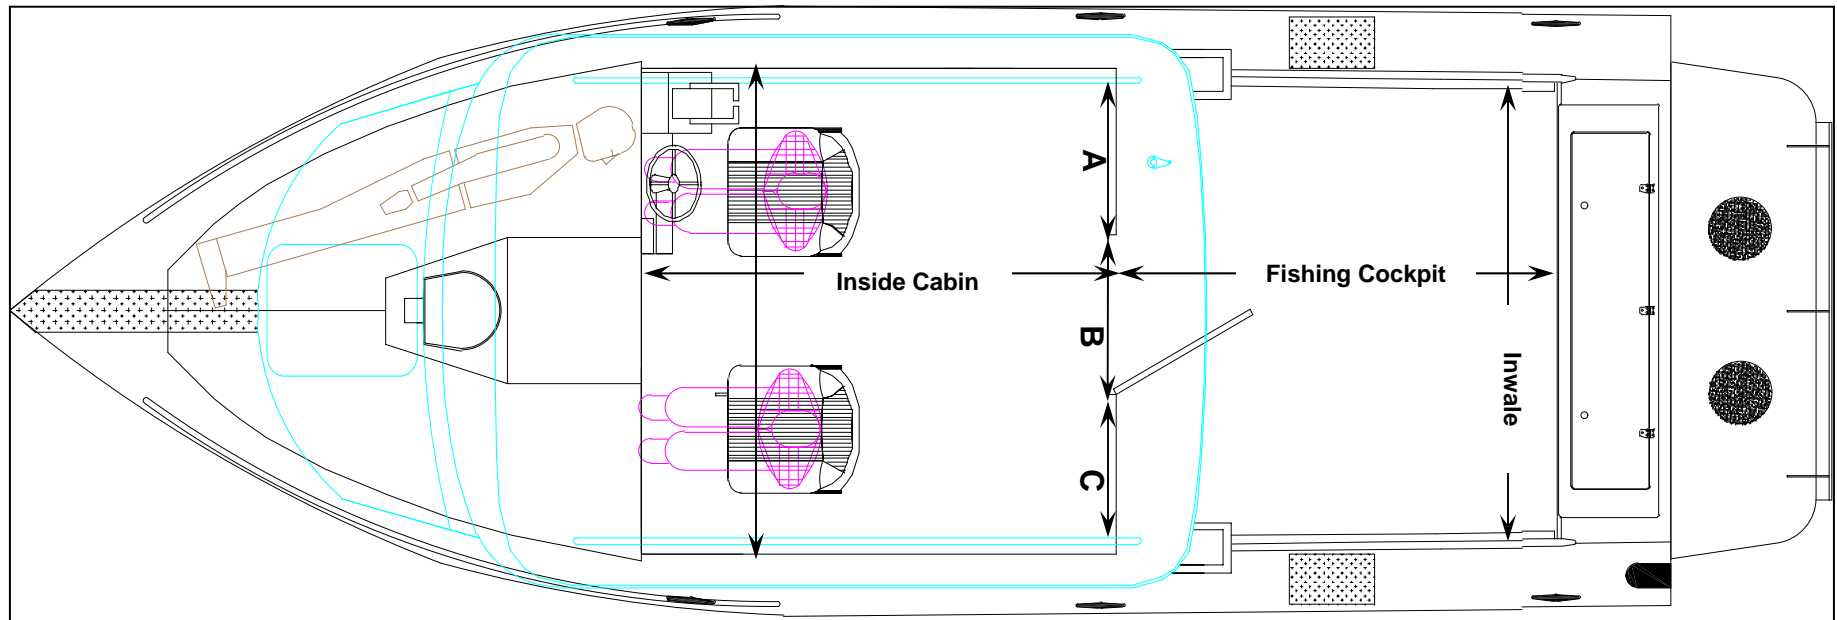

Pacific Cruiser

RLC Configuration #1

Baseline

NEW 24' Length

MEASUREMENT	220 PC	240 PC	260 PC
Cabin: inwale x length	85½" x 78"	85½" x 78"	85½" x 78"
Cabin: height	77"	76"	76"
Cockpit: inwale x length	80" x 64"	77" x 77"	77" x 95"
Cockpit floor: width x length	76" x 64"	74" x 77"	74" x 95"
Bulkhead from gunnels: A/B/C	28½" x 23" x 28½"	27" x 23" x 27"	27" x 23" x 27"
Bulkhead Door Opening H/W	72" x 23"	72" x 23"	72" x 23"

Please note: These measurements are approximations only. Due to tolerances in manufacturing, variations will occur.

Pacific Cruiser

RLC Configuration #2

Baseline with Sleeper Seats

NEW 24' Length

MEASUREMENT	220 PC	240 PC	260 PC
Cabin: inwale x length	85½" x 78"	85½" x 78"	85½" x 78"
Cabin: height	77"	76"	76"
Cockpit: inwale x length	80" x 64"	77" x 77"	77" x 95"
Cockpit floor: width x length	76" x 64"	74" x 77"	74" x 95"
Bulkhead from gunnels: A/B/C	18" x 23" x 39"	20" x 23" x 38"	20" x 23" x 38"
Bulkhead Door Opening H/W	72" x 23"	72" x 23"	72" x 23"

Please note: These measurements are approximations only. Due to tolerances in manufacturing, variations will occur.

Pacific Cruiser

RLC Configuration #4

Baseline with Dinette & Galley

NEW 24' Length

MEASUREMENT	220 PC	240 PC	260 PC
Cabin: inwale x length	85½" x 78"	85½" x 78"	85½" x 78"
Cabin: height	77"	76"	76"
Cockpit: inwale x length	80" x 64"	77" x 77"	77" x 95"
Cockpit floor: width x length	76" x 64"	74" x 77"	74" x 95"
Bulkhead from gunnels: A/B/C	18" x 23" x 39"	20" x 23" x 38"	20" x 23" x 38"
Bulkhead Door Opening H/W	72" x 23"	72" x 23"	72" x 23"