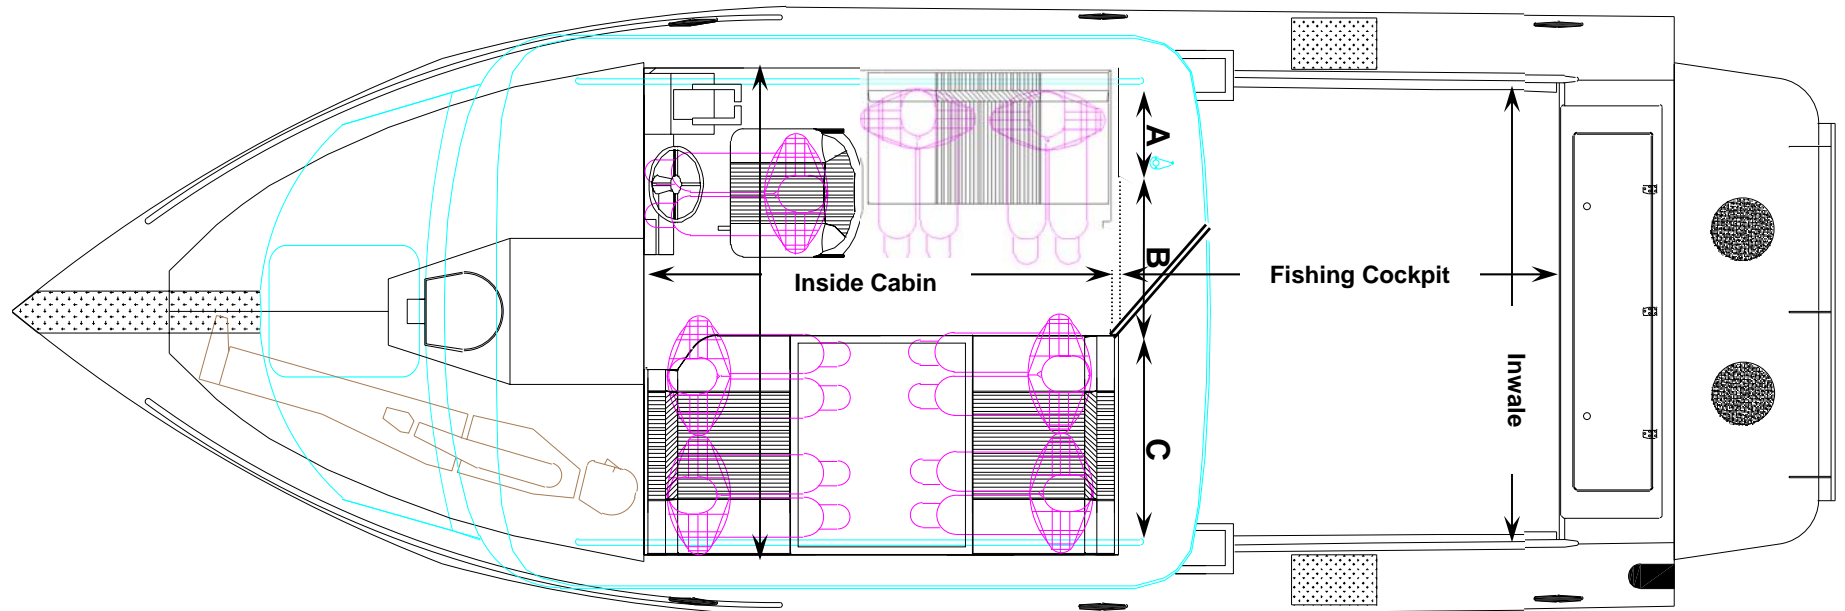

Please note: These measurements are approximations only. Due to tolerances in manufacturing, variations will occur.

Pacific Cruiser

RLC Configuration #4

Baseline with Dinette & Galley

NEW 24' Length

MEASUREMENT	220 PC	240 PC	260 PC
Cabin: inwale x length	85½" x 78"	85½" x 78"	85½" x 78"
Cabin: height	77"	76"	76"
Cockpit: inwale x length	80" x 64"	77" x 77"	77" x 95"
Cockpit floor: width x length	76" x 64"	74" x 77"	74" x 95"
Bulkhead from gunnels: A/B/C	18" x 23" x 39"	20" x 23" x 38"	20" x 23" x 38"
Bulkhead Door Opening H/W	72" x 23"	72" x 23"	72" x 23"

Please note: These measurements are approximations only. Due to tolerances in manufacturing, variations will occur.

Pacific Cruiser

RLC Configuration #5

Baseline with Dinette & Jump Seat

NEW 24' Length

MEASUREMENT	220 PC	240 PC	260 PC
Cabin: inwale x length	85½" x 78"	85½" x 78"	85½" x 78"
Cabin: height	77"	76"	76"
Cockpit: inwale x length	80" x 64"	77" x 77"	77" x 95"
Cockpit floor: width x length	76" x 64"	74" x 77"	74" x 95"
Bulkhead from gunnels: A/B/C	18" x 23" x 39"	20" x 23" x 38"	20" x 23" x 38"
Bulkhead Door Opening H/W	72" x 23"	72" x 23"	72" x 23"

Please note: These measurements are approximations only. Due to tolerances in manufacturing, variations will occur.

260 Pacific Cruiser

MLC Configuration #6

Baseline – Pilot and Co-Pilot Seats and Head

MEASUREMENT	260 PC MLC
Cabin: inwale x length	85½" x 107"
Cabin: height	76"
Fishing Area: inwale x length	77" x 66"
Cockpit floor: width x length	74" x 66"
Cabin Door Opening H/W	72" x 23"