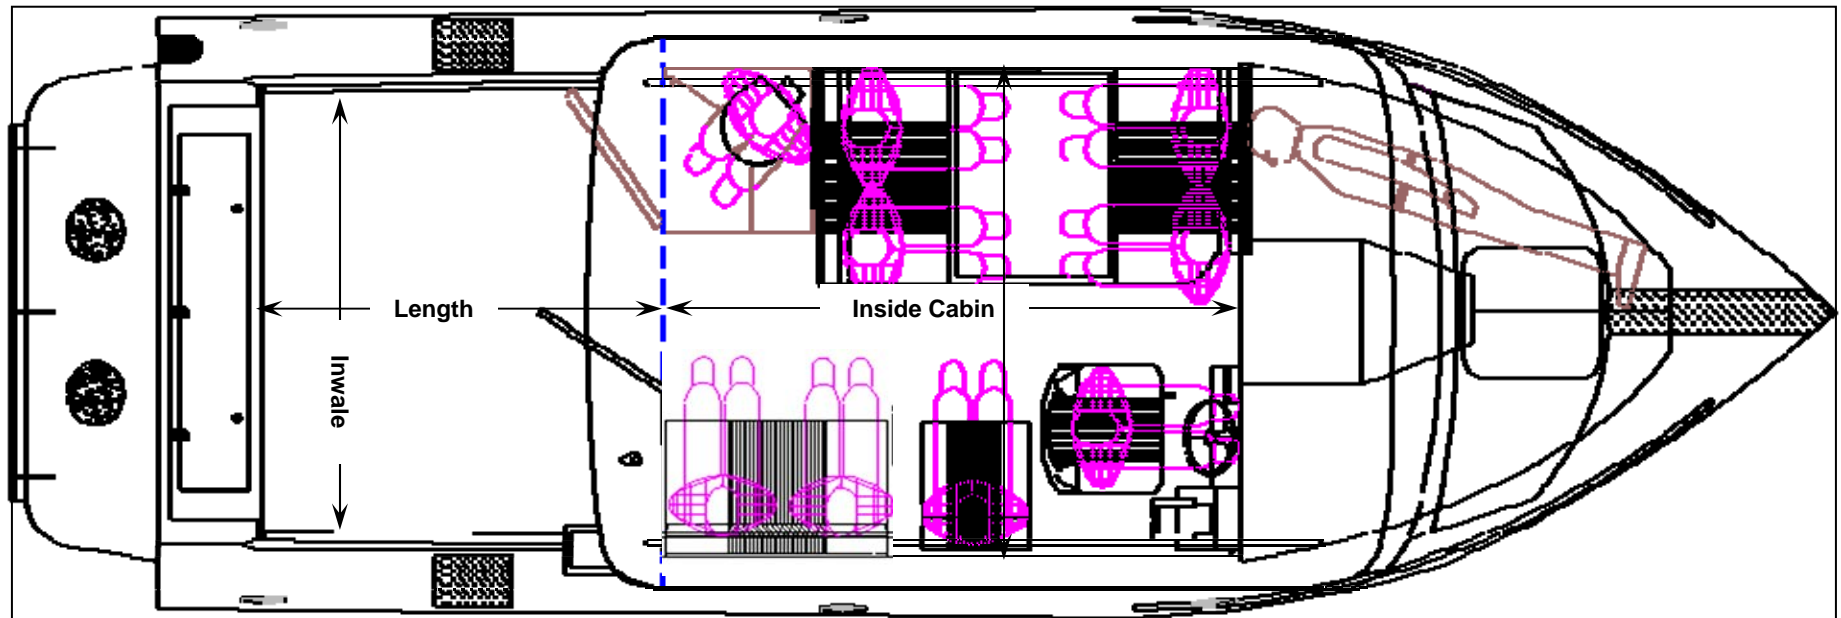

MEASUREMENT	260 PC MLC
Cabin: inwale x length	85½" x 107"
Cabin: height	76"
Fishing Area: inwale x length	77" x 66"
Cockpit floor: width x length	74" x 66"
Cabin Door Opening H/W	72" x 23"

Please note: These measurements are approximations only. Due to tolerances in manufacturing, variations will occur.

260 Pacific Cruiser

MLC Configuration #8

Baseline, Jump Seats, Galley and Head

MEASUREMENT	260 PC MLC
Cabin: inwale x length	85½" x 107"
Cabin: height	76"
Fishing Area: inwale x length	77" x 66"
Cockpit floor: width x length	74" x 66"
Cabin Door Opening H/W	72" x 23"

Please note: These measurements are approximations only. Due to tolerances in manufacturing, variations will occur.

260 Pacific Cruiser

MLC Configuration #9

Dinette, Galley, Jump Seat and Head

MEASUREMENT	260 PC MLC
Cabin: inwale x length	85½" x 107"
Cabin: height	76"
Fishing Area: inwale x length	77" x 66"
Cockpit floor: width x length	74" x 66"
Cabin Door Opening H/W	72" x 23"

Please note: These measurements are approximations only. Due to tolerances in manufacturing, variations will occur.

260 Pacific Cruiser

MLC Configuration #10

Dinette, Long & Short Jump Seats and Head

MEASUREMENT	260 PC MLC
Cabin: inwale x length	85½" x 107"
Cabin: height	76"
Fishing Area: inwale x length	77" x 66"
Cockpit floor: width x length	74" x 66"
Cabin Door Opening H/W	72" x 23"