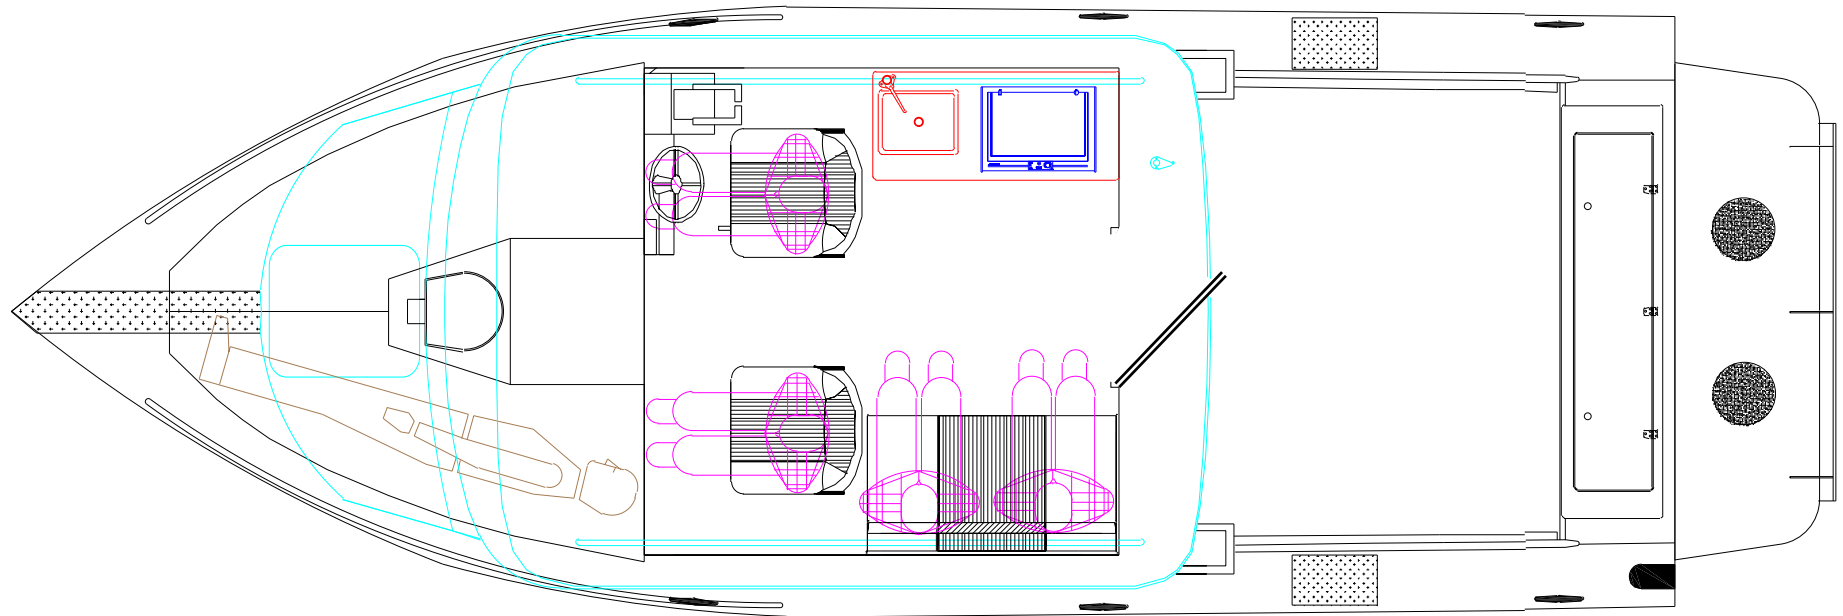

Pacific Cruiser

RLC Configuration #1

Baseline

NEW 24' Length

MEASUREMENT	220 PC	240 PC	260 PC
Cabin: inwale x length	85½" x 78"	85½" x 78"	85½" x 78"
Cabin: height	77"	76"	76"
Cockpit: inwale x length	80" x 64"	77" x 77"	77" x 95"
Cockpit floor: width x length	76" x 64"	74" x 77"	74" x 95"
Bulkhead from gunnels: A/B/C	28½" x 23" x 28½"	27" x 23" x 27"	27" x 23" x 27"
Bulkhead Door Opening H/W	72" x 23"	72" x 23"	72" x 23"

Please note: These measurements are approximations only. Due to tolerances in manufacturing, variations will occur.

Pacific Cruiser

RLC Configuration #2

Baseline with Sleeper Seats

NEW 24' Length

MEASUREMENT	220 PC	240 PC	260 PC
Cabin: inwale x length	85½" x 78"	85½" x 78"	85½" x 78"
Cabin: height	77"	76"	76"
Cockpit: inwale x length	80" x 64"	77" x 77"	77" x 95"
Cockpit floor: width x length	76" x 64"	74" x 77"	74" x 95"
Bulkhead from gunnels: A/B/C	18" x 23" x 39"	20" x 23" x 38"	20" x 23" x 38"
Bulkhead Door Opening H/W	72" x 23"	72" x 23"	72" x 23"

Please note: These measurements are approximations only. Due to tolerances in manufacturing, variations will occur.

Pacific Cruiser

RLC Configuration #3

Baseline with Jump Seat & Galley

NEW 24' Length

MEASUREMENT	220 PC	240 PC	260 PC
Cabin: inwale x length	85½" x 78"	85½" x 78"	85½" x 78"
Cabin: height	77"	76"	76"
Cockpit: inwale x length	80" x 64"	77" x 77"	77" x 95"
Cockpit floor: width x length	76" x 64"	74" x 77"	74" x 95"
Bulkhead from gunnels: A/B/C	18" x 23" x 39"	20" x 23" x 38"	20" x 23" x 38"
Bulkhead Door Opening H/W	72" x 23"	72" x 23"	72" x 23"