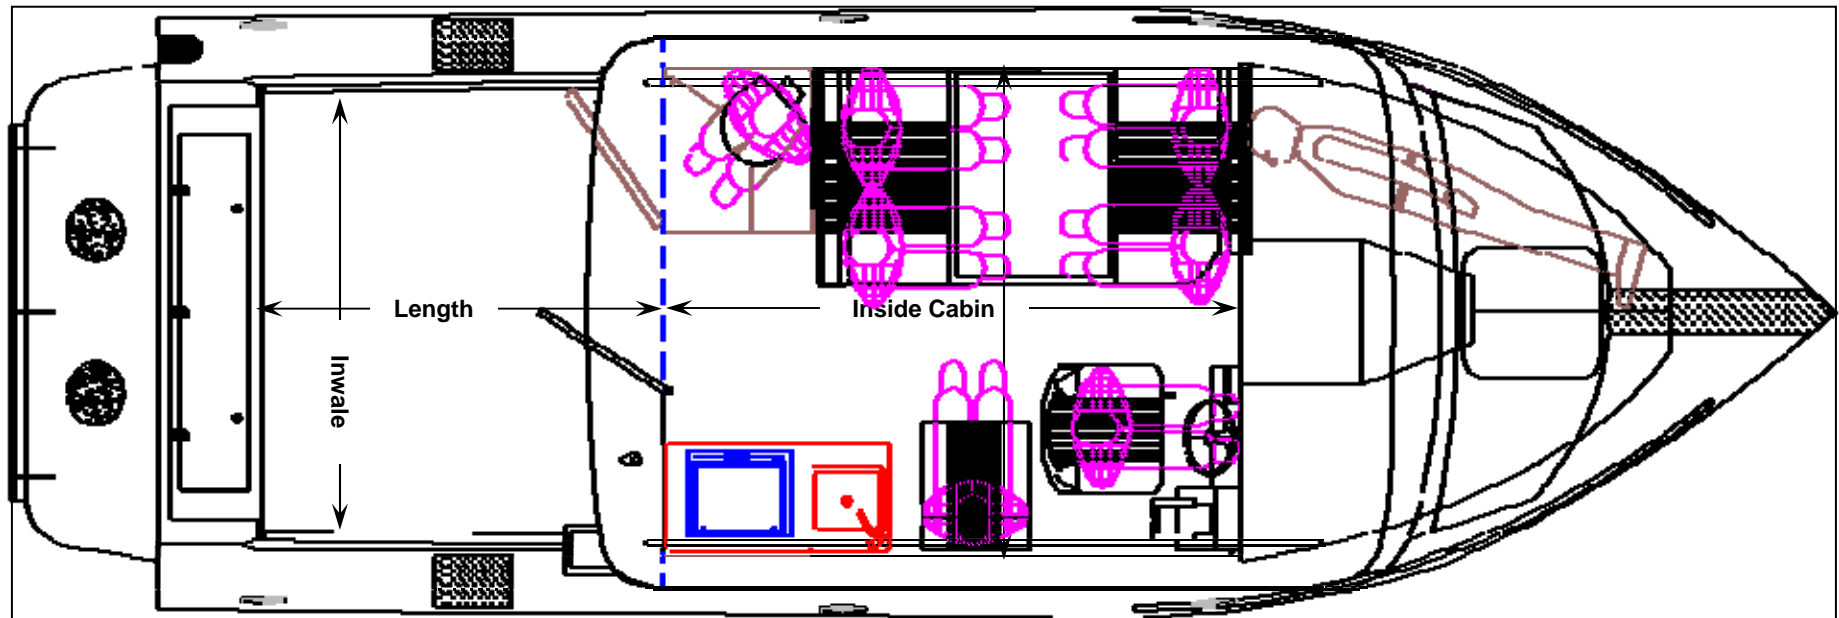

MEASUREMENT	260 PC MLC
Cabin: inwale x length	85½" x 107"
Cabin: height	76"
Fishing Area: inwale x length	77" x 66"
Cockpit floor: width x length	74" x 66"
Cabin Door Opening H/W	72" x 23"

Please note: These measurements are approximations only. Due to tolerances in manufacturing, variations will occur.

260 Pacific Cruiser

MLC Configuration #8

Baseline, Jump Seats, Galley and Head

MEASUREMENT	260 PC MLC
Cabin: inwale x length	85½" x 107"
Cabin: height	76"
Fishing Area: inwale x length	77" x 66"
Cockpit floor: width x length	74" x 66"
Cabin Door Opening H/W	72" x 23"

Please note: These measurements are approximations only. Due to tolerances in manufacturing, variations will occur.

260 Pacific Cruiser

MLC Configuration #9

Dinette, Galley, Jump Seat and Head

MEASUREMENT	260 PC MLC
Cabin: inwale x length	85½" x 107"
Cabin: height	76"
Fishing Area: inwale x length	77" x 66"
Cockpit floor: width x length	74" x 66"
Cabin Door Opening H/W	72" x 23"

Please note: These measurements are approximations only. Due to tolerances in manufacturing, variations will occur.

260 Pacific Cruiser

MLC Configuration #10

Dinette, Long & Short Jump Seats and Head

MEASUREMENT	260 PC MLC
Cabin: inwale x length	85½" x 107"
Cabin: height	76"
Fishing Area: inwale x length	77" x 66"
Cockpit floor: width x length	74" x 66"
Cabin Door Opening H/W	72" x 23"