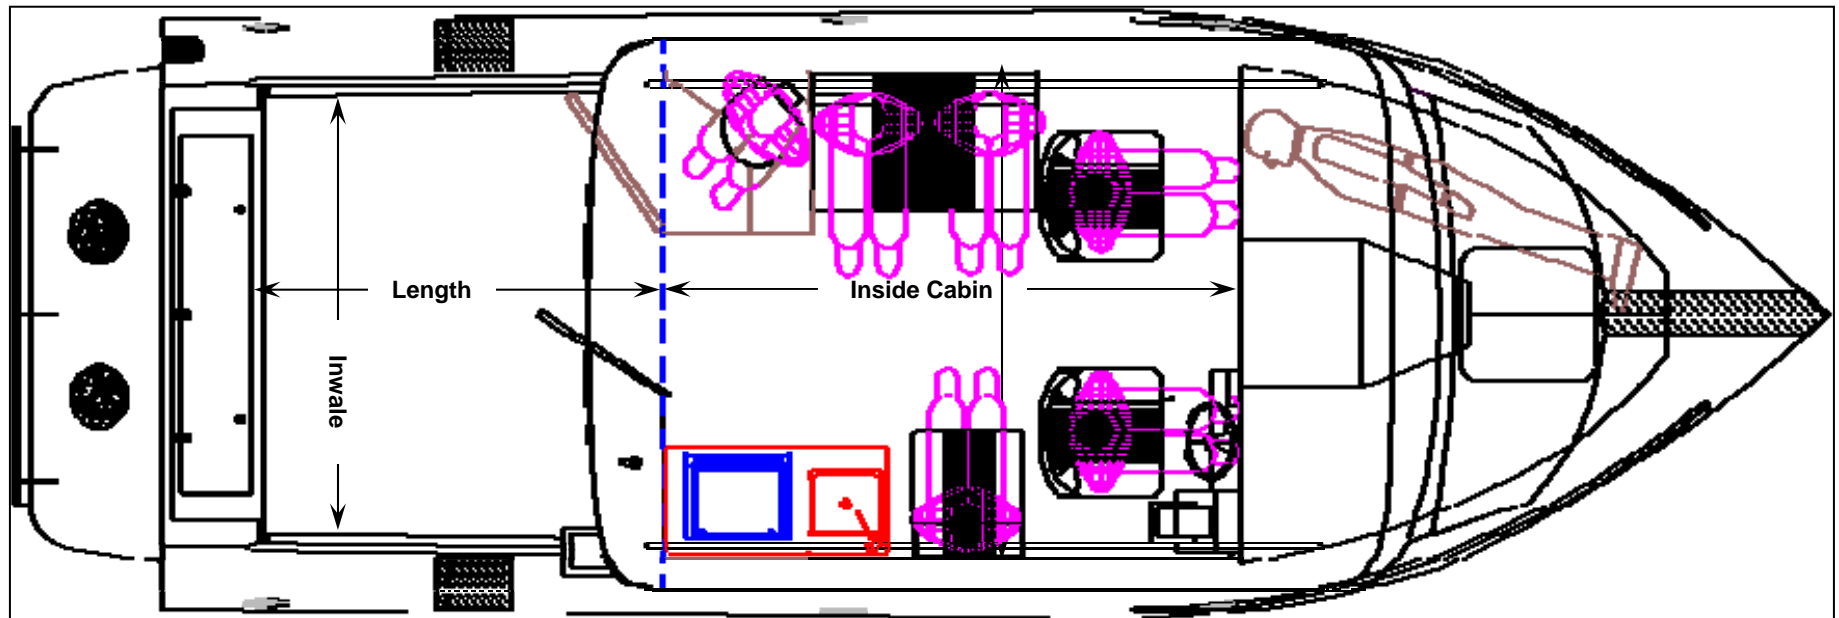

Please note: These measurements are approximations only. Due to tolerances in manufacturing, variations will occur.

260 Pacific Cruiser

MLC Configuration #6

Baseline – Pilot and Co-Pilot Seats and Head

MEASUREMENT	260 PC MLC
Cabin: inwale x length	85½" x 107"
Cabin: height	76"
Fishing Area: inwale x length	77" x 66"
Cockpit floor: width x length	74" x 66"
Cabin Door Opening H/W	72" x 23"

Please note: These measurements are approximations only. Due to tolerances in manufacturing, variations will occur.

260 Pacific Cruiser

MLC Configuration #7

Baseline, Sleeper Seat, Small Jump Seat and Head

MEASUREMENT	260 PC MLC
Cabin: inwale x length	85½" x 107"
Cabin: height	76"
Fishing Area: inwale x length	77" x 66"
Cockpit floor: width x length	74" x 66"
Cabin Door Opening H/W	72" x 23"

Please note: These measurements are approximations only. Due to tolerances in manufacturing, variations will occur.

260 Pacific Cruiser

MLC Configuration #8

Baseline, Jump Seats, Galley and Head

MEASUREMENT	260 PC MLC
Cabin: inwale x length	85½" x 107"
Cabin: height	76"
Fishing Area: inwale x length	77" x 66"
Cockpit floor: width x length	74" x 66"
Cabin Door Opening H/W	72" x 23"