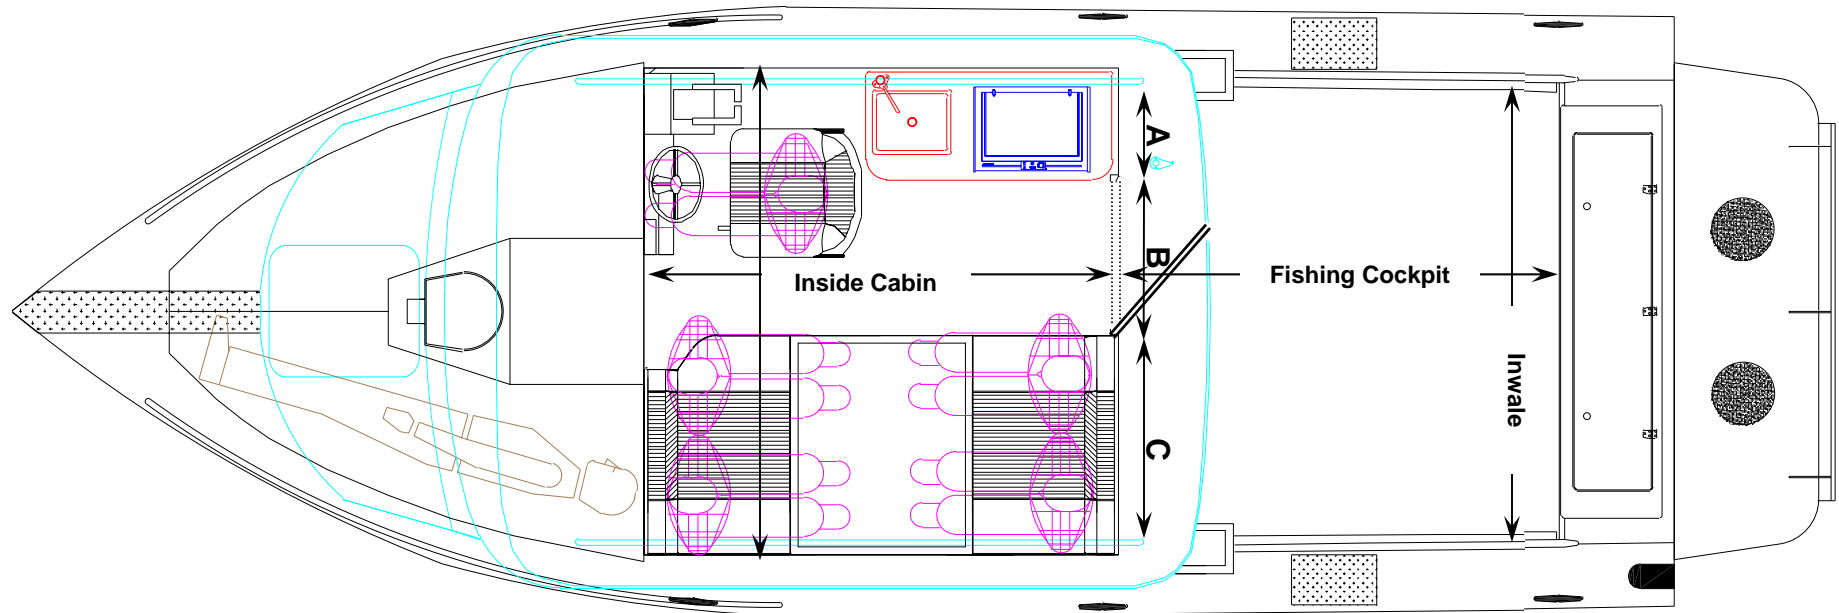

Please note: These measurements are approximations only. Due to tolerances in manufacturing, variations will occur.

Pacific Cruiser

RLC Configuration #2

Baseline with Sleeper Seats

NEW 24' Length

MEASUREMENT	220 PC	240 PC	260 PC
Cabin: inwale x length	85½" x 78"	85½" x 78"	85½" x 78"
Cabin: height	77"	76"	76"
Cockpit: inwale x length	80" x 64"	77" x 77"	77" x 95"
Cockpit floor: width x length	76" x 64"	74" x 77"	74" x 95"
Bulkhead from gunnels: A/B/C	18" x 23" x 39"	20" x 23" x 38"	20" x 23" x 38"
Bulkhead Door Opening H/W	72" x 23"	72" x 23"	72" x 23"

Please note: These measurements are approximations only. Due to tolerances in manufacturing, variations will occur.

Pacific Cruiser

RLC Configuration #3

Baseline with Jump Seat & Galley

NEW 24' Length

MEASUREMENT	220 PC	240 PC	260 PC
Cabin: inwale x length	85½" x 78"	85½" x 78"	85½" x 78"
Cabin: height	77"	76"	76"
Cockpit: inwale x length	80" x 64"	77" x 77"	77" x 95"
Cockpit floor: width x length	76" x 64"	74" x 77"	74" x 95"
Bulkhead from gunnels: A/B/C	18" x 23" x 39"	20" x 23" x 38"	20" x 23" x 38"
Bulkhead Door Opening H/W	72" x 23"	72" x 23"	72" x 23"

Please note: These measurements are approximations only. Due to tolerances in manufacturing, variations will occur.

Pacific Cruiser

RLC Configuration #4

Baseline with Dinette & Galley

NEW 24' Length

MEASUREMENT	220 PC	240 PC	260 PC
Cabin: inwale x length	85½" x 78"	85½" x 78"	85½" x 78"
Cabin: height	77"	76"	76"
Cockpit: inwale x length	80" x 64"	77" x 77"	77" x 95"
Cockpit floor: width x length	76" x 64"	74" x 77"	74" x 95"
Bulkhead from gunnels: A/B/C	18" x 23" x 39"	20" x 23" x 38"	20" x 23" x 38"
Bulkhead Door Opening H/W	72" x 23"	72" x 23"	72" x 23"