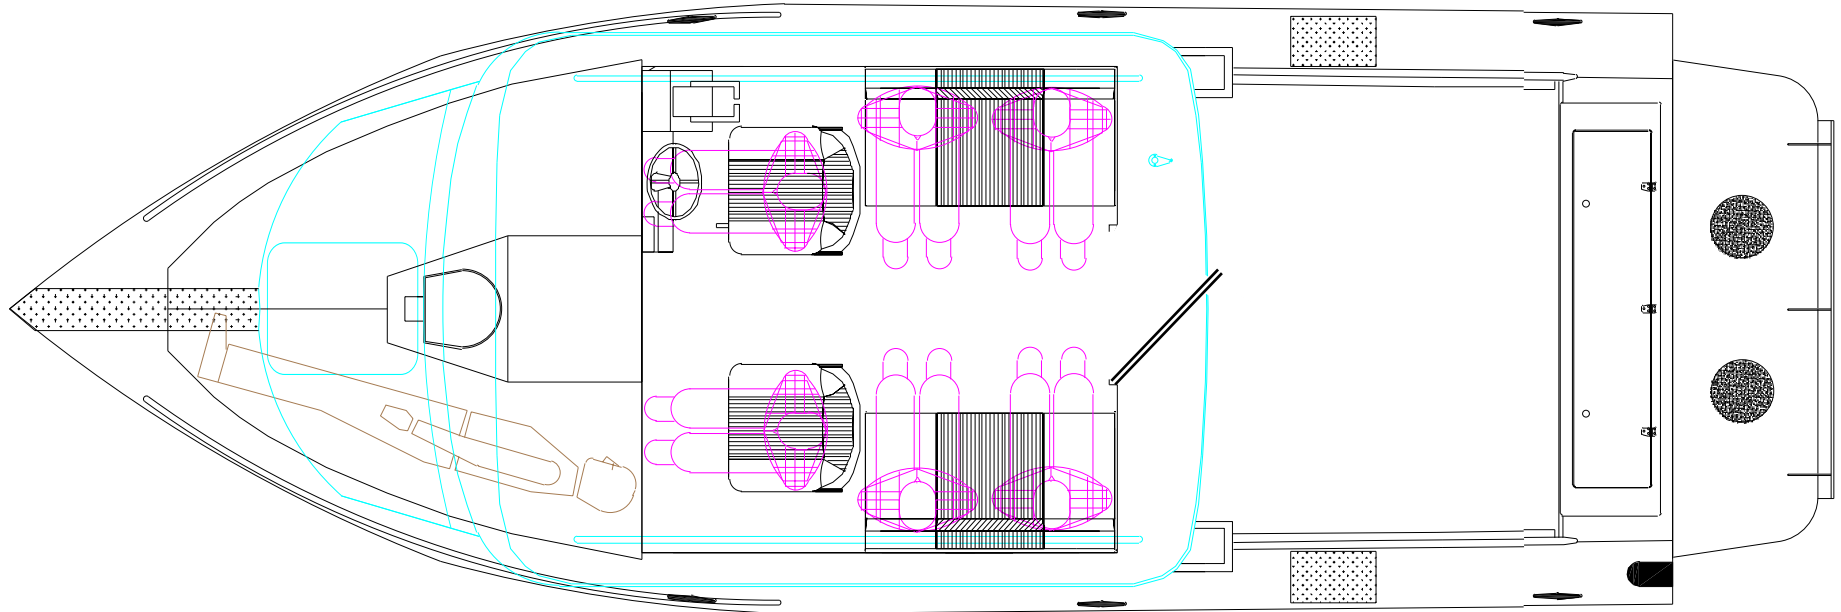

Pacific Cruiser

RLC Configuration #1

Baseline

NEW 24' Length

MEASUREMENT	220 PC	240 PC	260 PC
Cabin: inwale x length	85½" x 78"	85½" x 78"	85½" x 78"
Cabin: height	77"	76"	76"
Cockpit: inwale x length	80" x 64"	77" x 77"	77" x 95"
Cockpit floor: width x length	76" x 64"	74" x 77"	74" x 95"
Bulkhead from gunnels: A/B/C	28½" x 23" x 28½"	27" x 23" x 27"	27" x 23" x 27"
Bulkhead Door Opening H/W	72" x 23"	72" x 23"	72" x 23"

Please note: These measurements are approximations only. Due to tolerances in manufacturing, variations will occur.

Pacific Cruiser

RLC Configuration #2

Baseline with Sleeper Seats

NEW 24' Length

MEASUREMENT	220 PC	240 PC	260 PC
Cabin: inwale x length	85½" x 78"	85½" x 78"	85½" x 78"
Cabin: height	77"	76"	76"
Cockpit: inwale x length	80" x 64"	77" x 77"	77" x 95"
Cockpit floor: width x length	76" x 64"	74" x 77"	74" x 95"
Bulkhead from gunnels: A/B/C	18" x 23" x 39"	20" x 23" x 38"	20" x 23" x 38"
Bulkhead Door Opening H/W	72" x 23"	72" x 23"	72" x 23"

Please note: These measurements are approximations only. Due to tolerances in manufacturing, variations will occur.

Pacific Cruiser

RLC Configuration #4

Baseline with Dinette & Galley

NEW 24' Length

MEASUREMENT	220 PC	240 PC	260 PC
Cabin: inwale x length	85½" x 78"	85½" x 78"	85½" x 78"
Cabin: height	77"	76"	76"
Cockpit: inwale x length	80" x 64"	77" x 77"	77" x 95"
Cockpit floor: width x length	76" x 64"	74" x 77"	74" x 95"
Bulkhead from gunnels: A/B/C	18" x 23" x 39"	20" x 23" x 38"	20" x 23" x 38"
Bulkhead Door Opening H/W	72" x 23"	72" x 23"	72" x 23"