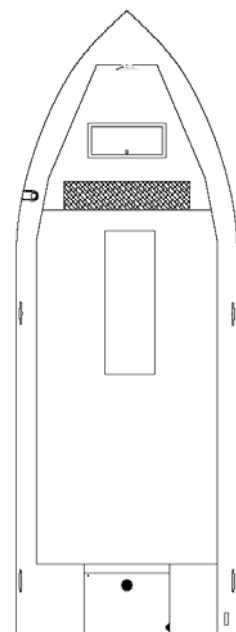

Open Fisherman Series The Do-It-All Fishing Skiff

16' - 18' - 20' Open Fisherman

Fish without compromise in this functional do-it-all open skiff. This Hewescraft is extra roomy offering maximum deck space for fighting and landing fish. Our best-in-class floor fish box is nearly 4' long providing plenty of room for your catch. And its removable, so you can keep your bilge cleaner. The 24 gallon fuel tank is bow mounted to ensure that the boat stays balanced with motor and passenger weight.

OPEN FISHERMAN

Boat Model	Length	Beam	Inside Depth	Deadrise Forward	Deadrise Amid.	Deadrise Aft	Bottom Gauge	Bottom Width	Side Gauge	Side Height	Person Wt. Cap.	Person Cap.	Max Wt. Cap.	Max HP	Actual Weight
160 OF	16' 5"	85"	27"	22°	11°	10°	.160"	66"	.100"	29"	525 lbs.	4	1100 lbs.	70	800 lbs.
180 OF	18' 5"	85"	27"	22°	11°	10°	.160"	66"	.100"	29"	775 lbs.	5	1350 lbs.	80	950 lbs.
200 OF	20' 5"	85"	27"	22°	11°	10°	.160"	66"	.100"	29"	1025 lbs.	7	1600 lbs.	95	1050 lbs.

OPTIONS

Center console option with fold down feature for traveling

Portable high back seat with quad base

Welded bow rail (painted)

Wash down system with through hull pump

COLORS

- BLUE
- GREEN
- ORANGE
- WHITE
- YELLOW
- BLACK
- RED

180 Open Fisherman with tiller motor and optional seats

SKETCH

180' Open Fisherman—Top Down