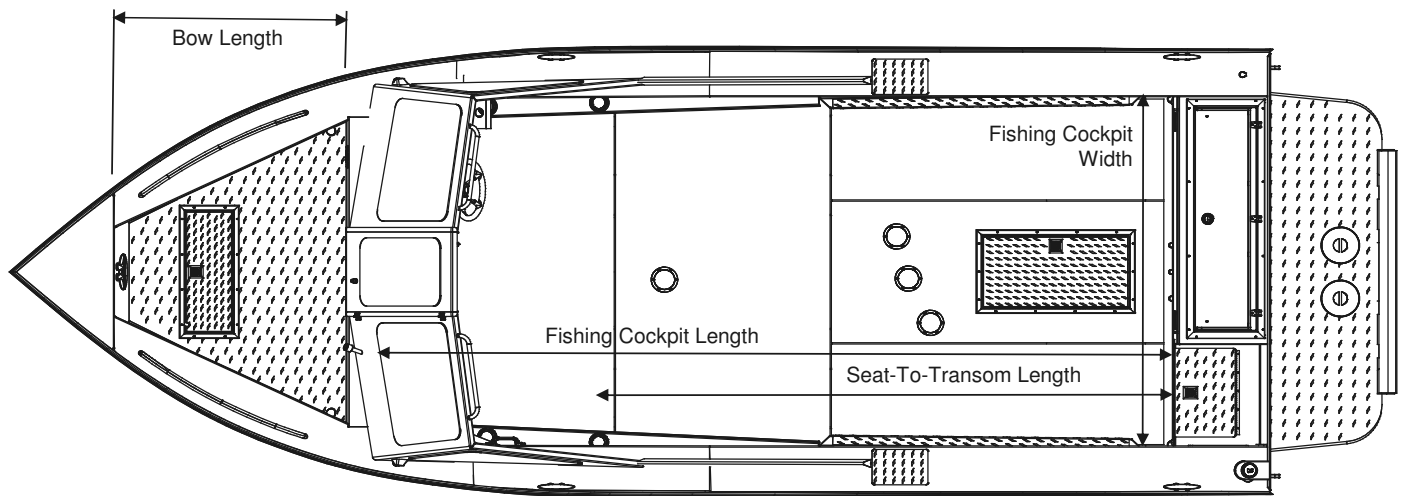

# OCEAN PRO W/ EXTENDED TRANSOM

MEASUREMENT	220 OP ET	240 OP ET
Total length	24'8"	26'8"
Beam (in)	102	102
Dead Rise: Forward X Amidship X Aft (degrees)	35 X 20 X 14	35 X 20 X 13.5
Bottom Dimensions: Thickness X Width (in)	0.19 X 84	0.19 X 84
Side Dimensions: Thickness X Height (in)	0.125 X 35	0.125 X 35
Transom Dimensions: Width X Height (in)	99.5 X 25.5	99.5 X 25.5
Person Capacity: Quantity X Weight (lbs)	9 X 1485	9 X 1485
Maximum Horsepower (HP)	250	300
Maximum Capacity (lbs)	3320	3720
Boat Dry Weight (lbs)	2800	3100
Fishing Cockpit: Width X Length (in)	80 X 169	80 X 193
Seat-to-Transom: Length (in)	129	153
Bow Length (in)	50	50

\* Recommendations only for boats over 20'

NOTE: Measurements are approximations only. Variations will occur due to tolerances in manufacturing

# OCEAN PRO HARD TOP W/ EXTENDED TRANSOM

MEASUREMENT	220 OP ET HT	240 OP ET HT
Hard Top Type	RLC	RLC
Total length	24'8"	26'8"
Beam (in)	102	102
Dead Rise: Forward X Amidship X Aft (degrees)	35 X 20 X 14	35 X 20 X 13.5
Bottom Dimensions: Thickness X Width (in)	0.19 X 84	0.19 X 84
Side Dimensions: Thickness X Height (in)	0.125 X 35	0.125 X 35
Transom Dimensions: Width X Height (in)	99.5 X 25.5	99.5 X 25.5
Person Capacity: Quantity X Weight (lbs)	8 X 1320	9 X 1485
Maximum Horsepower (HP)	250	300
Maximum Capacity (lbs)	3221	3619
Boat Dry Weight (lbs)	3300	3600
Fishing Cockpit: Width X Length (in)	80 X 74	80 X 98
Seat-to-Transom: Length (in)	129	153
Bow Length (in)	50	50
Cabin: Width X Length (in) X Height (in)	84 X 95 X 74	84 X 95 X 74