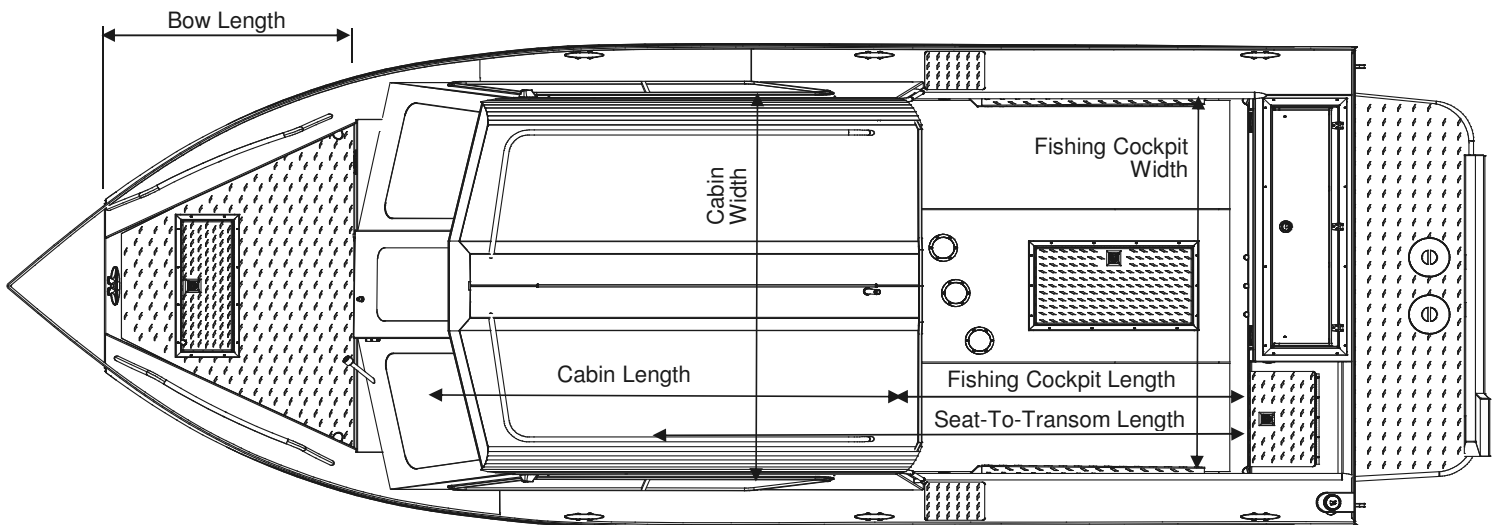

# OCEAN PRO W/ EXTENDED TRANSOM

MEASUREMENT	220 OP ET	240 OP ET
Total length	24'8"	26'8"
Beam (in)	102	102
Dead Rise: Forward X Amidship X Aft (degrees)	35 X 20 X 14	35 X 20 X 13.5
Bottom Dimensions: Thickness X Width (in)	0.19 X 84	0.19 X 84
Side Dimensions: Thickness X Height (in)	0.125 X 35	0.125 X 35
Transom Dimensions: Width X Height (in)	99.5 X 25.5	99.5 X 25.5
Person Capacity: Quantity X Weight (lbs)	9 X 1485	9 X 1485
Maximum Horsepower (HP)	250	300
Maximum Capacity (lbs)	3320	3720
Boat Dry Weight (lbs)	2800	3100
Fishing Cockpit: Width X Length (in)	80 X 169	80 X 193
Seat-to-Transom: Length (in)	129	153
Bow Length (in)	50	50

\* Recommendations only for boats over 20'

NOTE: Measurements are approximations only. Variations will occur due to tolerances in manufacturing

# OCEAN PRO HARD TOP W/ EXTENDED TRANSOM

MEASUREMENT	220 OP ET HT	240 OP ET HT
Hard Top Type	RLC	RLC
Total length	24'8"	26'8"
Beam (in)	102	102
Dead Rise: Forward X Amidship X Aft (degrees)	35 X 20 X 14	35 X 20 X 13.5
Bottom Dimensions: Thickness X Width (in)	0.19 X 84	0.19 X 84
Side Dimensions: Thickness X Height (in)	0.125 X 35	0.125 X 35
Transom Dimensions: Width X Height (in)	99.5 X 25.5	99.5 X 25.5
Person Capacity: Quantity X Weight (lbs)	8 X 1320	9 X 1485
Maximum Horsepower (HP)	250	300
Maximum Capacity (lbs)	3221	3619
Boat Dry Weight (lbs)	3300	3600
Fishing Cockpit: Width X Length (in)	80 X 74	80 X 98
Seat-to-Transom: Length (in)	129	153
Bow Length (in)	50	50
Cabin: Width X Length (in) X Height (in)	84 X 95 X 74	84 X 95 X 74