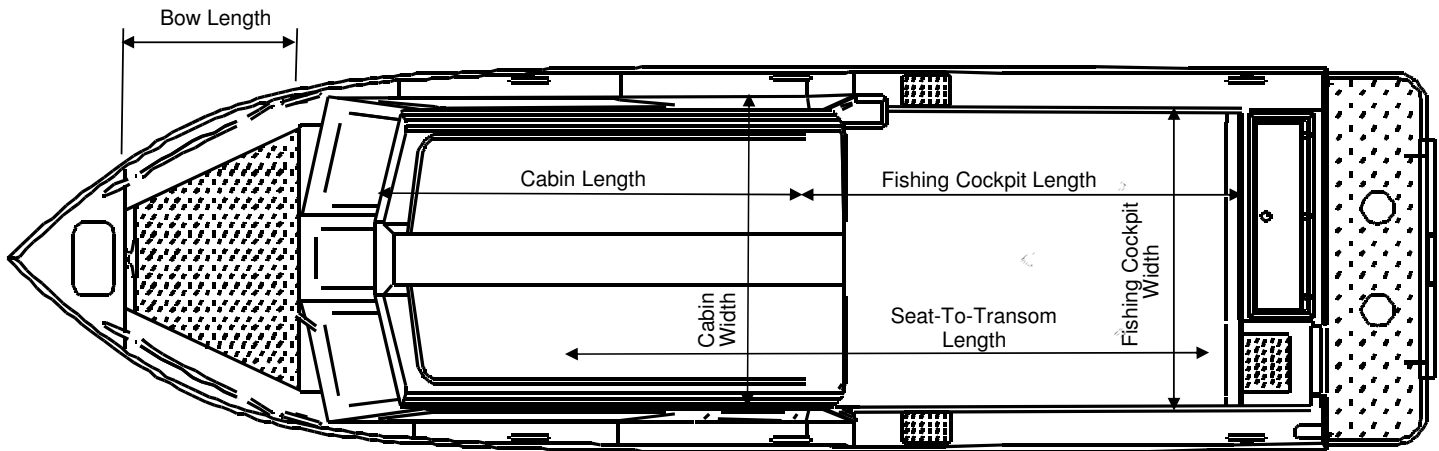

ALASKAN w / EXTENDED TRANSOM

MEASUREMENT	250 AK ET HT	250 AK ET HT	270 AK ET HT
Hard Top Type	RLC	MLC	MLC
Length	25' 11"	25' 11"	27' 11"
Total length	28' 4"	28' 4"	30' 4"
Beam (in)	102	102	102
Dead Rise: Forward X Amidship X Aft (degrees)	45 X 19 X 15	45 X 19 X 15	45 X 18 X 15
Bottom Dimensions: Thickness X Width (in)	0.25 X 84	0.25 X 84	0.25 X 96
Side Dimensions: Thickness X Height (in)	0.16 X 42	0.16 X 42	.16 X 42
Transom Dimensions: Width X Height (in)	100.5 X 21	100.5 X 21	100.5 X 21
Person Capacity: Quantity X Weight (lbs)	10 X 1650	10 X 1650	11 X 1815
Maximum Fuel Capacity (gal)	190	190	190
Maximum Horsepower (HP)	450	450	500
Maximum Capacity (lbs)	5386	5386	6059
Boat Dry Weight (lbs)	4400	4600	5200
Fishing Cockpit: Width X Length (in)	77 X 108	77 X 84	77 X 108
Seat-to-Transom: Length (in)	151	151	175
Bow Length (in)	44	44	44
Cabin: Width X Length (in) X Height (in)	84 X 95 X 79	84 X 119 X 79	84 X 119 X 79

* Recommendations only for boats over 20'

NOTE: Measurements are approximations only. Variations will occur due to tolerances in manufacturing