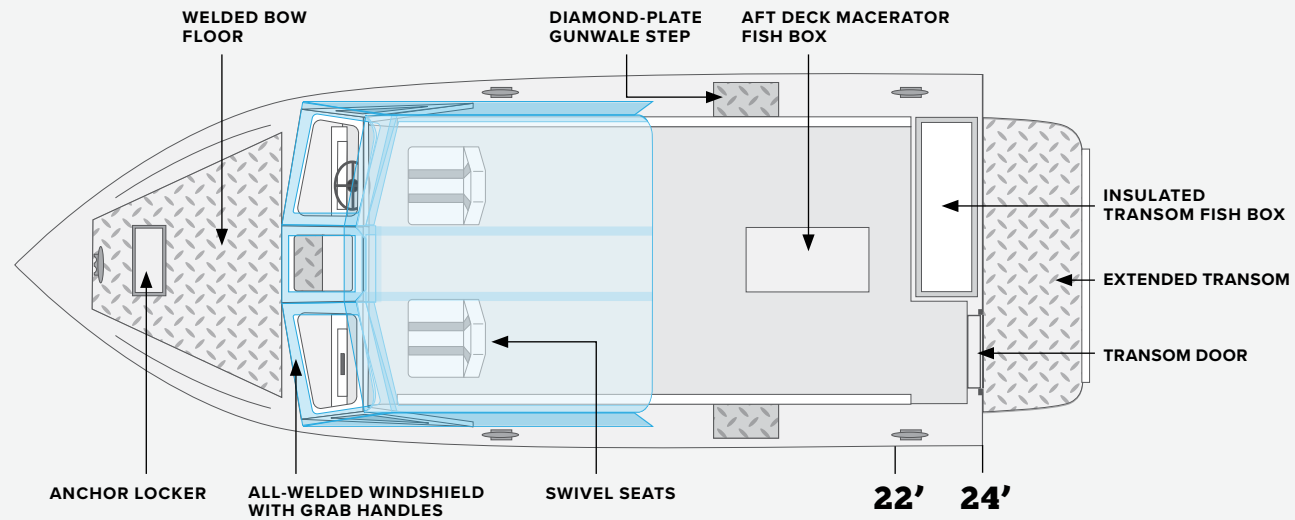

OCEAN PRO 22' | 24'

THE POSSIBILITIES ARE WIDE OPEN

The most versatile boat in the fleet, the Ocean Pro allows you to fish lakes and oceans, fresh water or salt. A wide 102" beam and 84" bottom provide a stable platform the whole family will enjoy, especially when chasing multiple species. Whether you troll, jig, or baitcast, your family can live and play wide open, while the other boats simply try to keep up.

MODEL	220	240	220 HT	240 HT
-------	-----	-----	--------	--------

OVERALL LENGTH	24'8"	26'8"	24'8"	26'8"
BEAM	102"	102"	102"	102"
MAX. HP	250	300	250	300
FUEL TANK	100 Gal	100 Gal	100 Gal	100 Gal
INSIDE DEPTH	30"	30"	30"	30"
DEADRISE FORWARD	35°	35°	35°	35°
DEADRISE AMIDSHIPS	21°	20°	21°	20°
DEADRISE AFT	14°	13°	14°	13°
BOTTOM GAUGE	.190"	.190"	.190"	.190"
BOTTOM WIDTH	84"	84"	84"	84"
SIDE GAUGE	.125"	.125"	.125"	.125"
SIDE HEIGHT	35"	35"	35"	35"
TRANSOM (W x H)	99.5" x 25.5"	99.5" x 25.5"	99.5" x 25.5"	99.5" x 25.5"
PERSON CAPACITY	9	9	8	9
PERSON WT. CAPACITY (LBS)	1485	1485	1320	1485
MAX WT. CAPACITY (LBS)	3324	3718	3223	3619
BOAT DRY WT. (LBS)	2800	3100	3300	3600
FISHING COCKPIT (W x L)	80" x 169"	80" x 193"	80" x 74"	80" x 98"
CABIN DIMENSIONS (W x L x H)	N/A	N/A	84" x 95" x 74"	84" x 95" x 74"