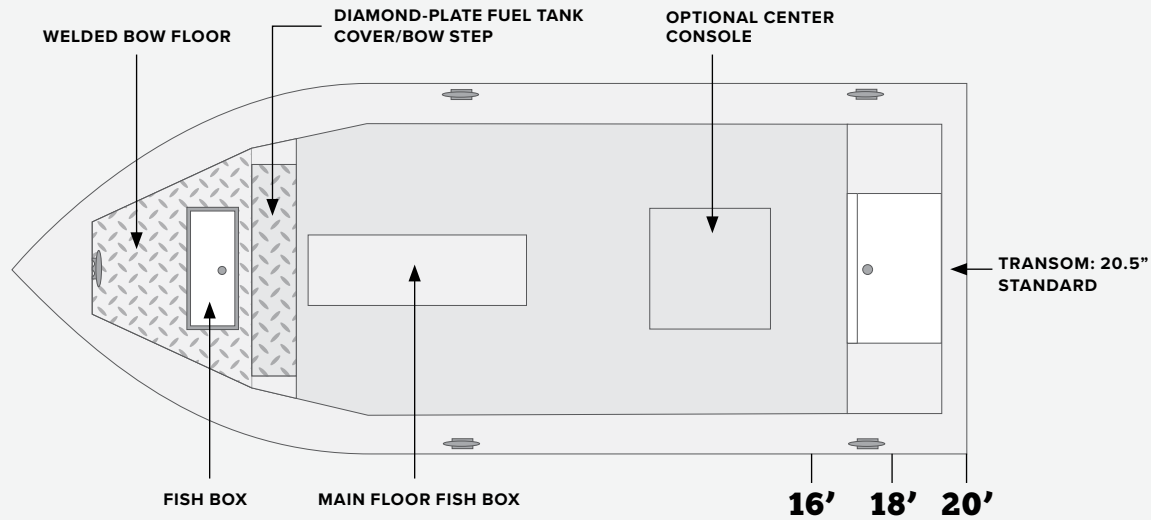

# OPEN FISHERMAN 16' | 18' | 20'

## WIDE-OPEN FISHING DECK

Loaded with standard features that others sell as options, the all-welded Open Fisherman gives you a wide-open fishing experience that's second to none. If a skiff with a tiller, or center console is what you really need, this is the Hewescraft for you.

<b>MODEL</b>	<b>160</b>	<b>180</b>	<b>200</b>
--------------	------------	------------	------------

OVERALL LENGTH	16'5"	18'5"	20'5"
BEAM	86"	86"	86"
MAX. HP FOR TILLER	70	80	95
MAX. HP FOR STAND UP CONSOLE	90	115	150
FUEL TANK	24 Gal	24 Gal	24 Gal
INSIDE DEPTH	27"	27"	27"
DEADRISE FORWARD	31°	31°	31°
DEADRISE AMIDSHIPS	11°	11°	11°
DEADRISE AFT	10°	10°	10°
BOTTOM GAUGE	.160"	.160"	.160"
BOTTOM WIDTH	66"	66"	66"
SIDE GAUGE	.100"	.100"	.100"
SIDE HEIGHT	29"	29"	29"
TRANSOM (W x H)	85" x 20.5"	85" x 20.5"	85" x 20.5"
PERSON CAPACITY	4	5	7
PERSON WT. CAPACITY (LBS)	660	825	1155
MAX WT. CAPACITY (LBS)	1232	1544	1945
BOAT DRY WT. (LBS)	900	1000	1100
FISHING COCKPIT (W x L)	70" x 101.5"	70" x 125"	70" x 145.5"
BOW LENGTH	49.5"	49.5"	49.5"