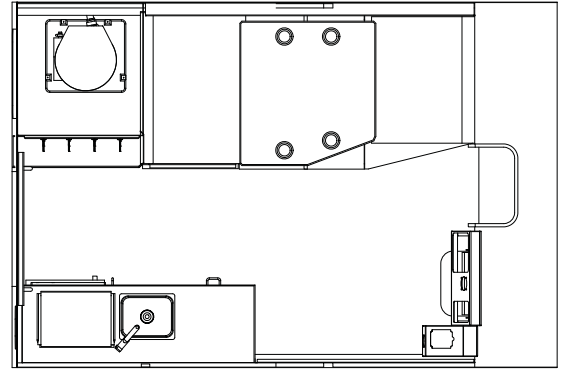

# REGULAR LENGTH CABIN (RLC) CONFIGURATIONS

**CONFIG #1**  
PC RLC/PE RLC  
BASELINE

**CONFIG #2**  
PC RLC/PE RLC  
SLEEPERS

**CONFIG #5**  
PC RLC/PE RLC  
DINETTE, JUMP

**CONFIG #4**  
PC RLC/PE RLC  
GALLEY, DINETTE

**CONFIG #12**  
PC RLC/PE RLC  
GALLEY, HALF DINETTE

**CONFIG #10**  
PC RLC/PE RLC  
JUMP, HALF DINETTE

PACIFIC SERIES

# MEDIUM LENGTH CABIN (MLC) CONFIGURATIONS

**CONFIG #6**

PC MLC/PE MLC  
BASELINE, HEAD

**CONFIG #7**

PC MLC/PE MLC  
EXT. GALLEY, DINETTE

**CONFIG #11**

PC MLC/PE MLC  
EXT. GALLEY, HALF DINETTE