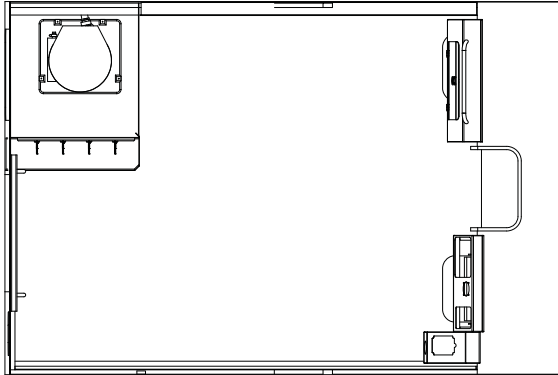

PACIFIC SERIES

MEDIUM LENGTH CABIN (MLC) CONFIGURATIONS

CONFIG #6

PC MLC/PE MLC
BASELINE, HEAD