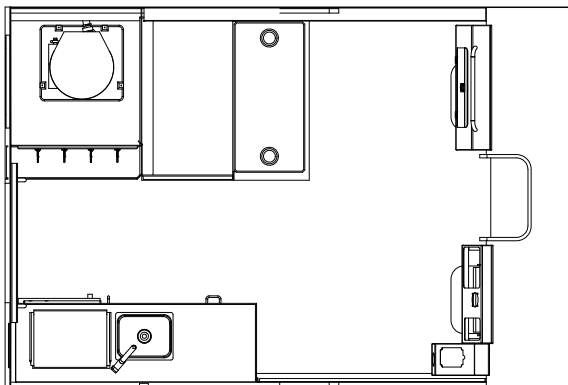

# MEDIUM LENGTH CABIN (MLC) CONFIGURATIONS

**CONFIG #6**

PC MLC/PE MLC  
BASELINE, HEAD

**CONFIG #7**

PC MLC/PE MLC  
EXT. GALLEY, DINETTE

**CONFIG #11**

PC MLC/PE MLC  
EXT. GALLEY, HALF DINETTE