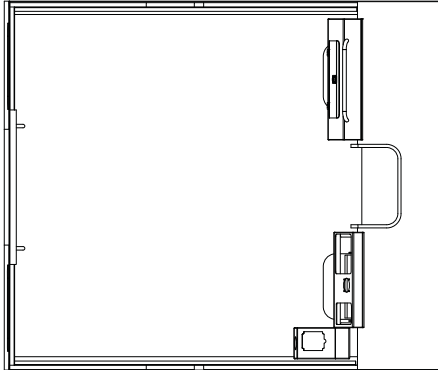

# REGULAR LENGTH CABIN (RLC) CONFIGURATIONS

**CONFIG #1**  
PC RLC/PE RLC  
BASELINE

**CONFIG #2**  
PC RLC/PE RLC  
SLEEPERS

**CONFIG #5**  
PC RLC/PE RLC  
DINETTE, JUMP

**CONFIG #4**  
PC RLC/PE RLC  
GALLEY, DINETTE