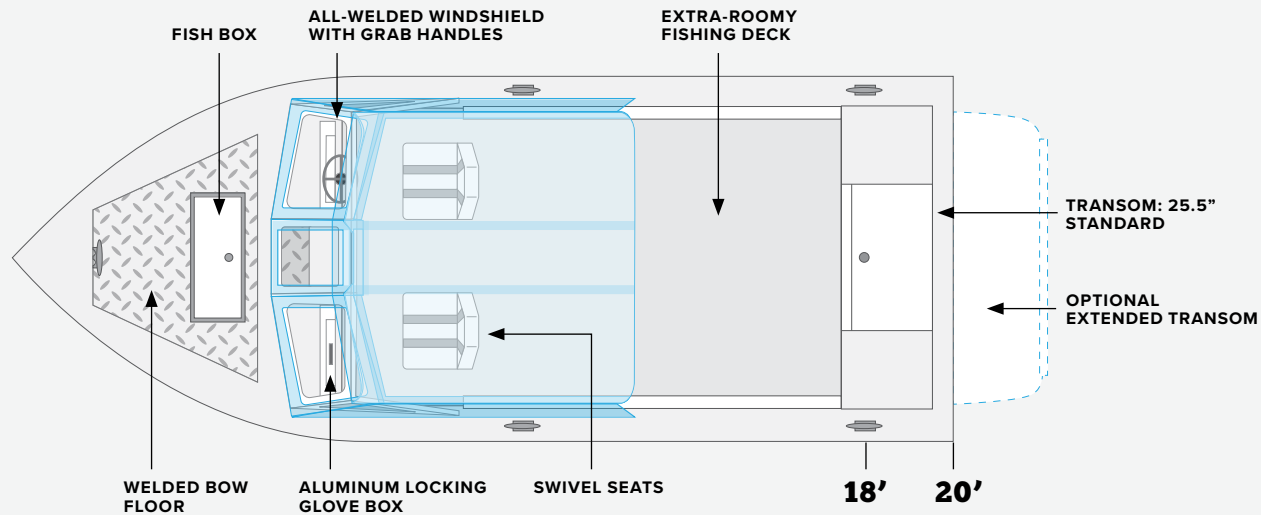

PRO V 18' | 20'

A WIDE VARIETY OF WEATHER AND WATER

Fishing opportunities are all around. Whether you fish on rivers, in bays, or spend time on the inland waters, the Pro-V easily satisfies those desires. With its enormous deck and 48-gallon fuel tank standard, our multiple top options allow you to fish in a wide variety of weather, and an even wider variety of water.

MODEL	180 ET	200	200 ET
--------------	---------------	------------	---------------

OVERALL LENGTH	20'8"	20'4"	22'8"
BEAM	94"	94"	94"
MAX. HP	175	175	200
FUEL TANK	48 Gal	48 Gal	48 Gal
INSIDE DEPTH	28"	28"	28"
DEADRISE FORWARD	30°	30°	30°
DEADRISE AMIDSHIPS	15°	15°	15°
DEADRISE AFT	14°	14°	14°
BOTTOM GAUGE	.190"	.190"	.190"
BOTTOM WIDTH	72"	72"	72"
SIDE GAUGE	.100"	.100"	.100"
SIDE HEIGHT	32"	32"	32"
TRANSOM (W x H)	94" x 25.5"	94" x 25.5"	94" x 25.5"
PERSON CAPACITY	7	7	8
PERSON WT. CAPACITY (LBS)	1155	1155	1320
MAX WT. CAPACITY (LBS)	2070	1962	2662
BOAT DRY WT. (LBS)	1725	1700	1925
FISHING COCKPIT (W x L)	80" x 138"	80" x 152"	80" x 162"
CABIN DIMENSIONS (W x L x H)	79.5" x 80" x 70"	79.5" x 80" x 70"	79.5" x 80" x 70"