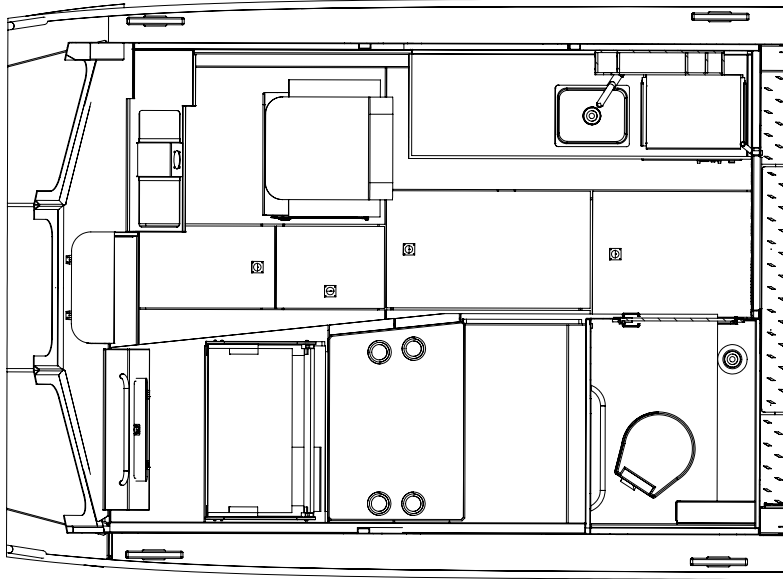

PACIFIC EXPLORER

MEDIUM LENGTH CABIN (MLC) CONFIGURATIONS

CONFIG #7

PE MLC
PORT: FULL DINETTE & BED W/ HEAD CLOSET
STARBOARD: TRUCK SEAT W/ GALLEY

CONFIG #13

PE MLC
PORT: TRUCK SEAT, DINETTE & HEAD CLOSET
STARBOARD: TRUCK SEAT W/ GALLEY