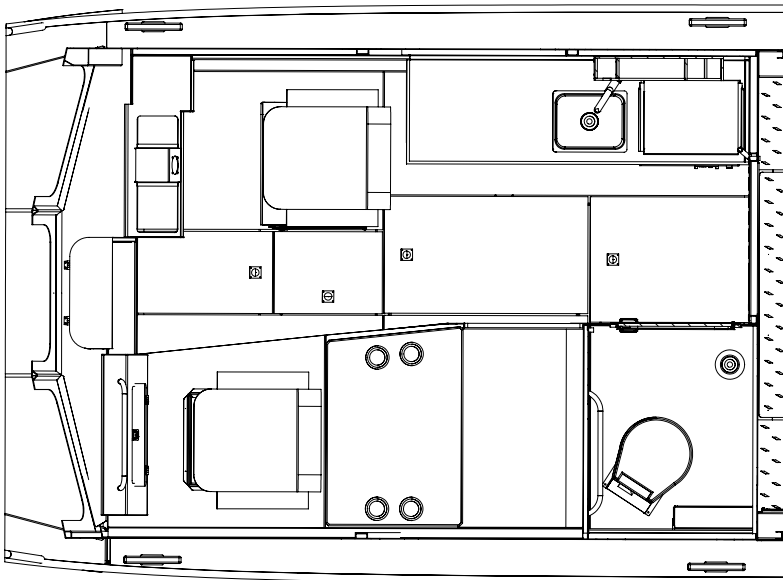

PACIFIC EXPLORER

MEDIUM LENGTH CABIN (MLC) CONFIGURATIONS

CONFIG #7

PE MLC
PORT: FULL DINETTE & BED W/ HEAD CLOSET
STARBOARD: TRUCK SEAT W/ GALLEY

CONFIG #13

PE MLC
PORT: TRUCK SEAT, DINETTE & HEAD CLOSET
STARBOARD: TRUCK SEAT W/ GALLEY