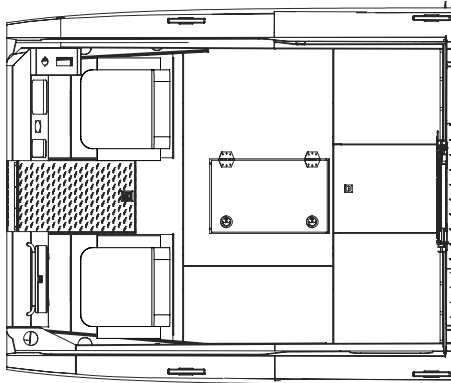

# REGULAR LENGTH CABIN (RLC) CONFIGURATIONS - 250 ONLY

**CONFIG. #1**

RLC, Baseline

**CONFIG. #2**

RLC, Sleepers

**CONFIG. #7**

RLC W/Head, Sleeper

**CONFIG. #8**

# MEDIUM LENGTH CABIN (MLC) CONFIGURATIONS

**CONFIG. #3**  
MLC, Galley, Head, Sleepers

**CONFIG. #4**  
MLC, Head, Sleeper Bench

**CONFIG. #6**  
MLC, Baseline

**CONFIG. #9**  
MLC, Galley, Head, Truck Dinette, Sleeper