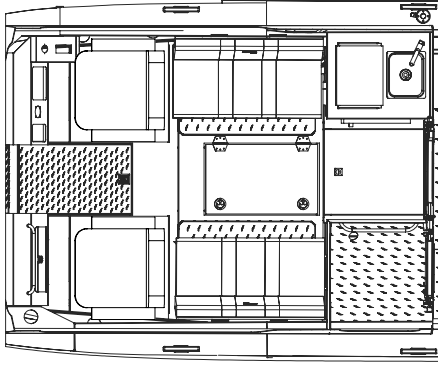

# REGULAR LENGTH CABIN (RLC) CONFIGURATIONS - 250 ONLY

**CONFIG. #1**

RLC, Baseline

**CONFIG. #2**

RLC, Sleepers

**CONFIG. #7**

RLC W/Head, Sleeper

**CONFIG. #8**

# MEDIUM LENGTH CABIN (MLC) CONFIGURATIONS

**CONFIG. #3**  
MLC, Galley, Head, Sleepers

**CONFIG. #4**  
MLC, Head, Sleeper Bench

**CONFIG. #6**  
MLC, Baseline

**CONFIG. #9**  
MLC, Galley, Head, Truck Dinette, Sleeper