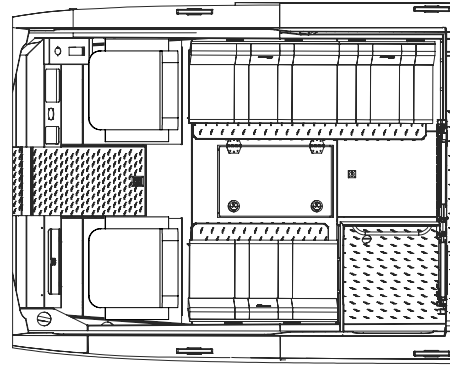

# REGULAR LENGTH CABIN (RLC) CONFIGURATIONS - 250 ONLY

**CONFIG. #1**

RLC, Baseline

**CONFIG. #2**

RLC, Sleepers

**CONFIG. #7**

RLC W/Head, Sleeper

**CONFIG. #8**

# MEDIUM LENGTH CABIN (MLC) CONFIGURATIONS

**CONFIG. #3**  
MLC, Galley, Head, Sleepers

**CONFIG. #4**  
MLC, Head, Sleeper Bench

**CONFIG. #6**  
MLC, Baseline

**CONFIG. #9**  
MLC, Galley, Head, Truck Dinette, Sleeper