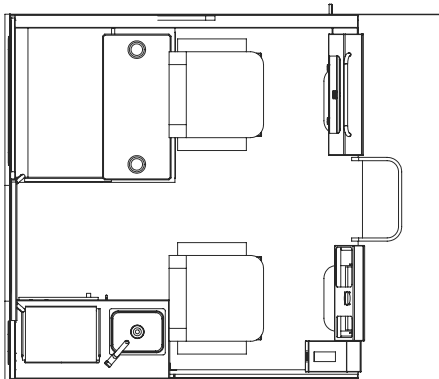

# REGULAR LENGTH CABIN (RLC) CONFIGURATIONS

**CONFIG. #1**  
PC RLC/PE RLC  
BASELINE

**CONFIG. #2**  
PC RLC/PE RLC  
SLEEPERS

**CONFIG. #5**  
PC RLC/PE RLC  
DINETTE, JUMP

**CONFIG. #4**  
PC RLC/PE RLC  
GALLEY, DINETTE

**CONFIG. #12**  
PC RLC/PE RLC  
GALLEY, HALF DINETTE

**CONFIG. #10**  
PC RLC/PE RLC  
JUMP, HALF DINETTE