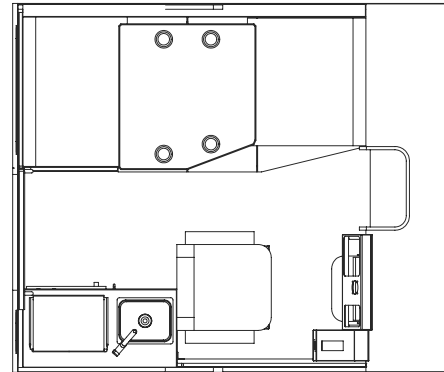

# REGULAR LENGTH CABIN (RLC) CONFIGURATIONS

**CONFIG. #1**  
PC RLC/PE RLC  
BASELINE

**CONFIG. #2**  
PC RLC/PE RLC  
SLEEPERS

**CONFIG. #5**  
PC RLC/PE RLC  
DINETTE, JUMP

**CONFIG. #4**  
PC RLC/PE RLC  
GALLEY, DINETTE

**CONFIG. #12**  
PC RLC/PE RLC  
GALLEY, HALF DINETTE

**CONFIG. #10**  
PC RLC/PE RLC  
JUMP, HALF DINETTE