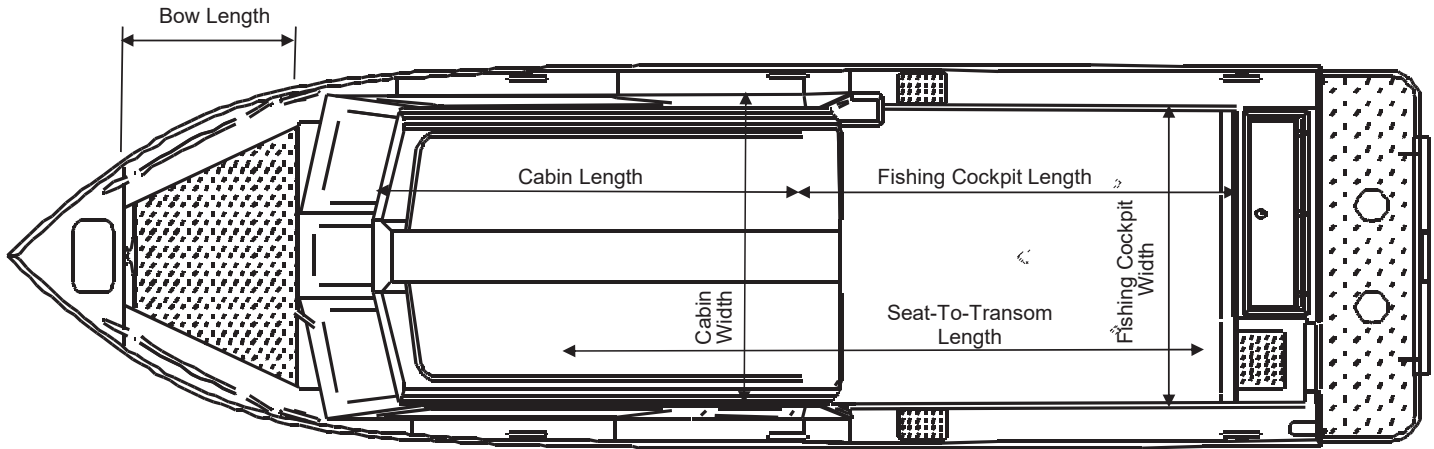

ALASKAN w / EXTENDED TRANSOM

MEASUREMENT	250 AK ET HT	250 AK ET HT	270 AK ET HT
Hard Top Type	RLC	MLC	MLC
Length	25' 11"	25' 11"	27' 11"
Total length	28' 4"	28' 4"	30' 4"
Beam (in)	102	102	102
Dead Rise: Forward X Amidship X Aft (degrees)	45 X 19 X 15	45 X 19 X 15	45 X 18 X 15
Bottom Dimensions: Thickness X Width (in)	0.25 X 96	0.25 X 96	0.25 X 96
Side Dimensions: Thickness X Height (in)	0.160 X 42	0.160 X 42	0.160 X 42
Transom Dimensions: Width X Height (in)	100.5 X 21	100.5 X 21	100.5 X 21
Person Capacity: Quantity X Weight (lbs)	10 X 1650	10 X 1650	11 X 1815
Maximum Fuel Capacity (gal)	145	145	190
Maximum Horsepower (HP)	450	450	500
Maximum Capacity (lbs)	5372	5372	6037
Boat Dry Weight (lbs)	4400	4600	5200
Fishing Cockpit: Width X Length (in)	80 X 108	80 X 84	80 X 108
Seat-to-Transom: Length (in)	152	134	175
Bow Length (in)	49	49	44
Cabin: Width X Length (in) X Height (in)	84 X 95 X 79	84 X 119 X 79	84 X 119 X 79

* Recommendations only for boats over 20'

NOTE: Measurements are approximations only. Variations will occur due to tolerances in manufacturing