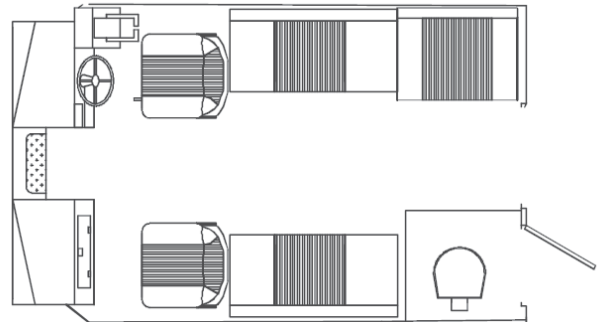

### CONFIGURATION #7

Port and starboard high-back seats with swivel & horseshoe suspension mounted on dry seat storage boxes. One 42" seat with lift off back and hinged seat lid with under seat storage on starboard side. Portside head includes electric switch & macerator, 6 gallon waste tank, toilet paper holder, port side grab rail, cabinet light, storage shelf, with locking starboard swing door with diamond kick plates on bottom inside and out. Wash down kit included.

### CONFIGURATION #8

Port and starboard heavy duty suspension seats mounted on seat boxes. One starboard side 42" seat with lift off back and hinged seat lid with under seat storage. Portside removable dinette table with 4 cup holders and forward facing 24" jump seat with under seat storage.

## MEDIUM LENGTH CABIN

#### CONFIGURATION #3

Port and starboard high-back seats with swivel and horseshoe suspension mounted on dry seat boxes. One pair of 42" sleeper seats with lift off back and hinged seat lids with under seat storage. Starboard side galley includes ice box, stainless steel sink, electric faucet, cook stove/heater, painted aluminum counter top. Portside head includes electric switch & macerator, 6 gallon waste tank, toilet paper holder, portside grab rail, cabinet light, storage shelf, with locking starboard swing door with diamond kick plates on bottom inside and out. Wash down kit included.