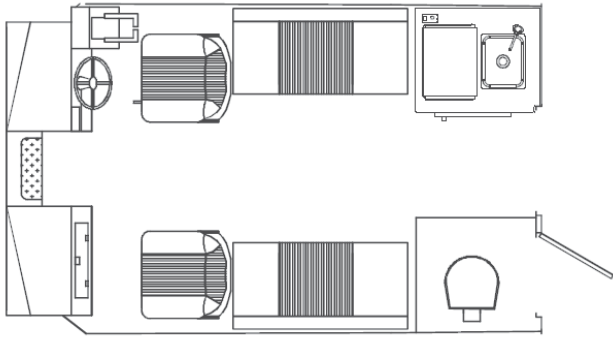

ALASKA SERIES

MEDIUM LENGTH CABIN

(MLC) CONFIGURATIONS

CONFIGURATION #3

Port and starboard high-back seats with swivel and horseshoe suspension mounted on dry seat boxes. One pair of 42" sleeper seats with lift off back and hinged seat lids with under seat storage. Starboard side galley includes ice box, stainless steel sink, electric faucet, cook stove/heater, painted aluminum counter top. Portside head includes electric switch & macerator, 6 gallon waste tank, toilet paper holder, portside grab rail, cabinet light, storage shelf, with locking starboard swing door with diamond kick plates on bottom inside and out. Wash down kit included.