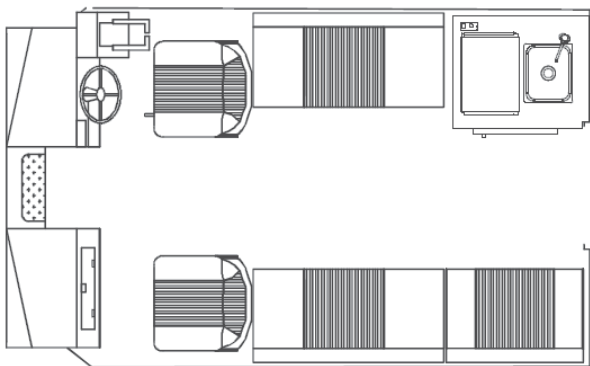

### CONFIGURATION #7

Port and starboard high-back seats with swivel & horseshoe suspension mounted on dry seat storage boxes. One 42" seat with lift off back and hinged seat lid with under seat storage on starboard side. Portside head includes electric switch & macerator, 6 gallon waste tank, toilet paper holder, port side grab rail, cabinet light, storage shelf, with locking starboard swing door with diamond kick plates on bottom inside and out. Wash down kit included.

### (MLC) CONFIGURATIONS

#### CONFIGURATION #3

Port and starboard high-back seats with swivel and horseshoe suspension mounted on dry seat boxes. One pair of 42" sleeper seats with lift off back and hinged seat lids with under seat storage. Starboard side galley includes ice box, stainless steel sink, electric faucet, cook stove/heater, painted aluminum counter top. Portside head includes electric switch & macerator, 6 gallon waste tank, toilet paper holder, portside grab rail, cabinet light, storage shelf, with locking starboard swing door with diamond kick plates on bottom inside and out. Wash down kit included.

#### CONFIGURATION #4

Port and starboard high-back seats with swivel and horseshoe suspension mounted on dry seat boxes. Starboard side 72" sleeper/bench combo seat with lift off back and hinged seat lids with under seat storage. Portside 42" sleeper seat with lift off back and hinged seat lid with under seat storage. Portside head includes electric switch & macerator, 6 gallon waste tank, toilet paper holder, portside grab rail, cabinet light, storage shelf, with locking starboard swing door with diamond kick plates on bottom inside and out. Wash down kit included.