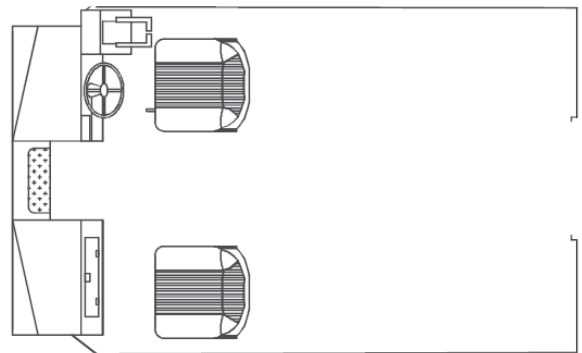

#### CONFIGURATION #3

Port and starboard high-back seats with swivel and horseshoe suspension mounted on dry seat boxes. One pair of 42" sleeper seats with lift off back and hinged seat lids with under seat storage. Starboard side galley includes ice box, stainless steel sink, electric faucet, cook stove/heater, painted aluminum counter top. Portside head includes electric switch & macerator, 6 gallon waste tank, toilet paper holder, portside grab rail, cabinet light, storage shelf, with locking starboard swing door with diamond kick plates on bottom inside and out. Wash down kit included.

#### CONFIGURATION #4

Port and starboard high-back seats with swivel and horseshoe suspension mounted on dry seat boxes. Starboard side 72" sleeper/bench combo seat with lift off back and hinged seat lids with under seat storage. Portside 42" sleeper seat with lift off back and hinged seat lid with under seat storage. Portside head includes electric switch & macerator, 6 gallon waste tank, toilet paper holder, portside grab rail, cabinet light, storage shelf, with locking starboard swing door with diamond kick plates on bottom inside and out. Wash down kit included.

#### CONFIGURATION #5

Port and starboard high-back seats with swivel and horseshoe suspension mounted on dry seat boxes. Starboard side 42" sleeper seat with lift off back and hinged seat lid with under seat storage. Starboard side galley includes ice box, stainless steel sink, electric faucet, cook stove/heater, painted aluminum counter top. Portside 72" sleeper/bench combo seat with lift off back and hinged seat lids with under storage.