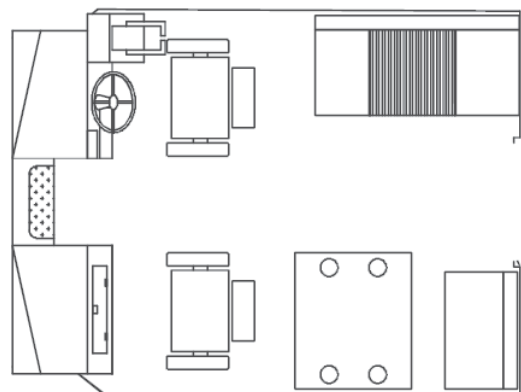

### CONFIGURATION #1

Port and starboard high-back seats with swivel & horseshoe suspension mounted on a dry seat storage box.

### CONFIGURATION #2

Port and starboard high-back seats with swivel & horseshoe suspension mounted on a dry seat storage boxes. One pair of 42" sleeper seats with lift off back and hinged seat lids with under seat storage, portside sleeper has port-o-potty cut out.

### CONFIGURATION #7

Port and starboard high-back seats with swivel & horseshoe suspension mounted on dry seat storage boxes. One 42" seat with lift off back and hinged seat lid with under seat storage on starboard side. Portside head includes electric switch & macerator, 6 gallon waste tank, toilet paper holder, port side grab rail, cabinet light, storage shelf, with locking starboard swing door with diamond kick plates on bottom inside and out. Wash down kit included.

### CONFIGURATION #8

Port and starboard heavy duty suspension seats mounted on seat boxes. One starboard side 42" seat with lift off back and hinged seat lid with under seat storage. Portside removable dinette table with 4 cup holders and forward facing 24" jump seat with under seat storage.