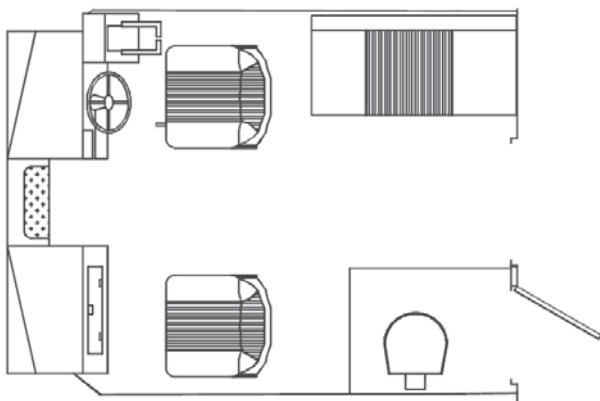

# REGULAR LENGTH CABIN

### CONFIGURATION #1

Port and starboard high-back seats with swivel & horseshoe suspension mounted on a dry seat storage box.

### CONFIGURATION #2

Port and starboard high-back seats with swivel & horseshoe suspension mounted on a dry seat storage boxes. One pair of 42" sleeper seats with lift off back and hinged seat lids with under seat storage, portside sleeper has port-o-potty cut out.

### CONFIGURATION #7

Port and starboard high-back seats with swivel & horseshoe suspension mounted on dry seat storage boxes. One 42" seat with lift off back and hinged seat lid with under seat storage on starboard side. Portside head includes electric switch & macerator, 6 gallon waste tank, toilet paper holder, port side grab rail, cabinet light, storage shelf, with locking starboard swing door with diamond kick plates on bottom inside and out. Wash down kit included.