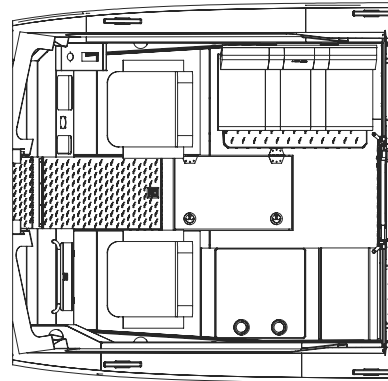

ALASKA SERIES

REGULAR LENGTH CABIN (RLC) CONFIGURATIONS - 250 ONLY

CONFIGURATION #1

RLC, Baseline

CONFIGURATION #2

RLC, Sleepers

CONFIGURATION #7

RLC W/Head, Sleeper

CONFIGURATION #8

Truck seats, Dinette, Sleeper