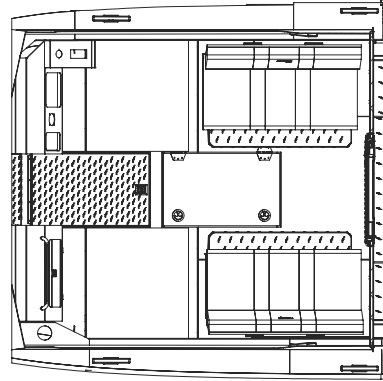

ALASKA SERIES

REGULAR LENGTH CABIN (RLC) CONFIGURATIONS - 250 ONLY

CONFIGURATION #1

RLC, Baseline

CONFIGURATION #2

RLC, Sleepers

CONFIGURATION #7

RLC W/Head, Sleeper

CONFIGURATION #8

Truck seats, Dinette, Sleeper