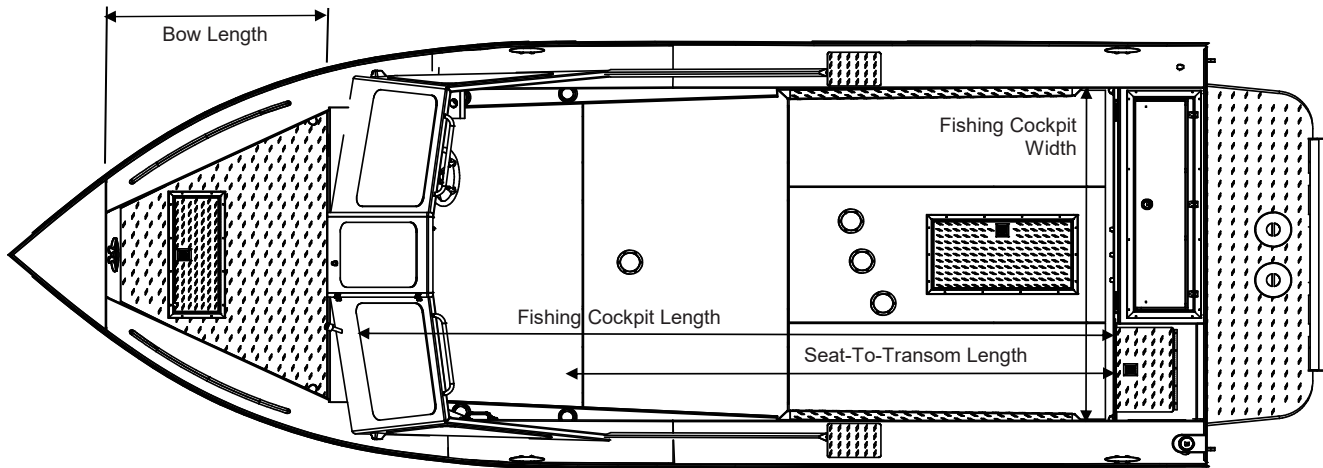

OCEAN PRO

EXTENDED TRANSOM

MEASUREMENT	220 OP ET	240 OP ET
Length	22' 5"	24' 5"
Total Length	24' 8"	26' 8"
Beam (in)	102	102
Dead Rise: Forward X Amidship X Aft (degrees)	35 X 21.5 X 14	35 X 20.5 X 13
Bottom Dimensions: Thickness X Width (in)	0.19 X 84	0.19 X 84
Side Dimensions: Thickness X Height (in)	0.125 X 35	0.125 X 35
Transom Dimensions: Width X Height (in)	99.5 X 25.5	99.5 X 25.5
Person Capacity: Quantity X Weight (lbs)*	9 X 1485	9 X 1485
Maximum Fuel Capacity (gal)	100	100
Maximum Horsepower (HP)	250	300
Maximum Capacity (lbs)*	3324	3719
Boat Dry Weight (lbs)	2800	3100
Fishing Cockpit: Width X Length (in)	80 X 169	80 X 193
Seat-To-Transom: Length (in)	129	153
Bow Length (in)	50	50

* Recommendations only for boats over 20'

NOTE: Measurements are approximations only. Variations will occur due to tolerances in manufacturing

OCEAN PRO

HARD TOP W/ EXTENDED TRANSOM

MEASUREMENT	220 OP ET HT	240 OP ET HT
Hard top type	RLC	RLC
Length	22' 5"	24' 5"
Total Length	24' 8"	26' 8"
Beam (in)	102	102
Dead Rise: Forward X Amidship X Aft (degrees)	35 X 21.5 X 14	35 X 20.5 X 13
Bottom Dimensions: Thickness X Width (in)	0.19 X 84	0.19 X 84
Side Dimensions: Thickness X Height (in)	0.125 X 35	0.125 X 35
Transom Dimensions: Width X Height (in)	99.5 X 25.5	99.5 X 25.5
Person Capacity: Quantity X Weight (lbs)*	8 X 1320	9 X 1485
Maximum Fuel Capacity (gal)	100	100
Maximum Horsepower (HP)	250	300
Maximum Capacity (lbs)*	3224	3619
Boat Dry Weight (lbs)	3300	3600
Fishing Cockpit: Width X Length (in)	80 X 74	80 X 98
Seat-To-Transom: Length (in)	129	153
Bow Length (in)	50	50
Cabin: Width X Length (in) X Height (in)	84 X 95 X 74	84 X 95 X 74

* Recommendations only for boats over 20'

NOTE: Measurements are approximations only. Variations will occur due to tolerances in manufacturing