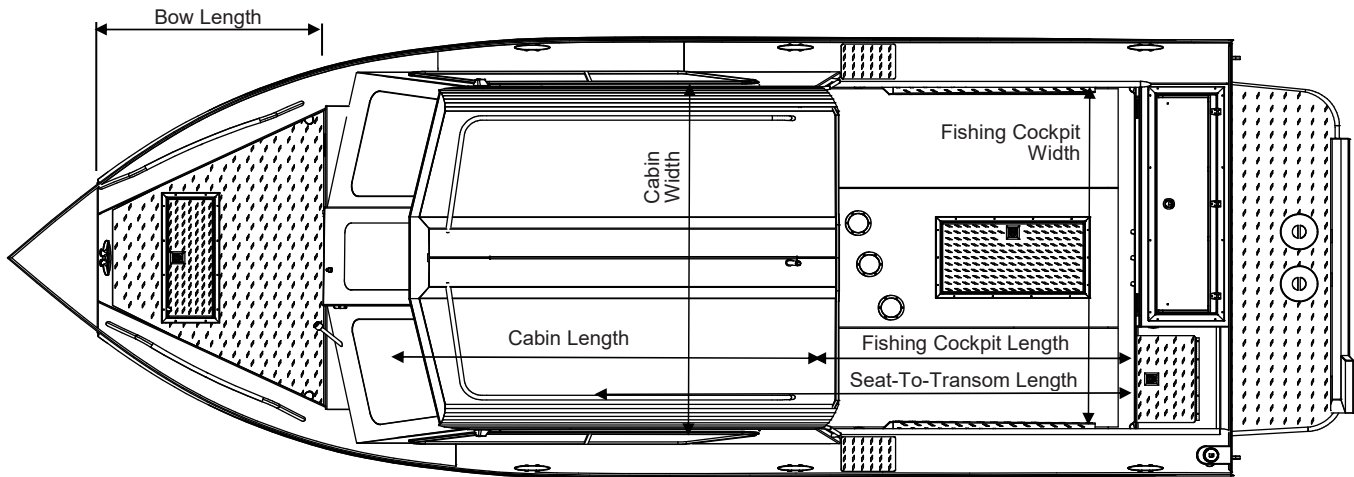

OCEAN PRO

EXTENDED TRANSOM

MEASUREMENT	220 OP ET	240 OP ET
Length	22' 5"	24' 5"
Total Length	24' 8"	26' 8"
Beam (in)	102	102
Dead Rise: Forward X Amidship X Aft (degrees)	35 X 21.5 X 14	35 X 20.5 X 13
Bottom Dimensions: Thickness X Width (in)	0.19 X 84	0.19 X 84
Side Dimensions: Thickness X Height (in)	0.125 X 35	0.125 X 35
Transom Dimensions: Width X Height (in)	99.5 X 25.5	99.5 X 25.5
Person Capacity: Quantity X Weight (lbs)*	9 X 1485	9 X 1485
Maximum Fuel Capacity (gal)	100	100
Maximum Horsepower (HP)	250	300
Maximum Capacity (lbs)*	3324	3719
Boat Dry Weight (lbs)	2800	3100
Fishing Cockpit: Width X Length (in)	80 X 169	80 X 193
Seat-To-Transom: Length (in)	129	153
Bow Length (in)	50	50

* Recommendations only for boats over 20'

NOTE: Measurements are approximations only. Variations will occur due to tolerances in manufacturing

OCEAN PRO

HARD TOP W/ EXTENDED TRANSOM

MEASUREMENT	220 OP ET HT	240 OP ET HT
Hard top type	RLC	RLC
Length	22' 5"	24' 5"
Total Length	24' 8"	26' 8"
Beam (in)	102	102
Dead Rise: Forward X Amidship X Aft (degrees)	35 X 21.5 X 14	35 X 20.5 X 13
Bottom Dimensions: Thickness X Width (in)	0.19 X 84	0.19 X 84
Side Dimensions: Thickness X Height (in)	0.125 X 35	0.125 X 35
Transom Dimensions: Width X Height (in)	99.5 X 25.5	99.5 X 25.5
Person Capacity: Quantity X Weight (lbs)*	8 X 1320	9 X 1485
Maximum Fuel Capacity (gal)	100	100
Maximum Horsepower (HP)	250	300
Maximum Capacity (lbs)*	3224	3619
Boat Dry Weight (lbs)	3300	3600
Fishing Cockpit: Width X Length (in)	80 X 74	80 X 98
Seat-To-Transom: Length (in)	129	153
Bow Length (in)	50	50
Cabin: Width X Length (in) X Height (in)	84 X 95 X 74	84 X 95 X 74

* Recommendations only for boats over 20'

NOTE: Measurements are approximations only. Variations will occur due to tolerances in manufacturing