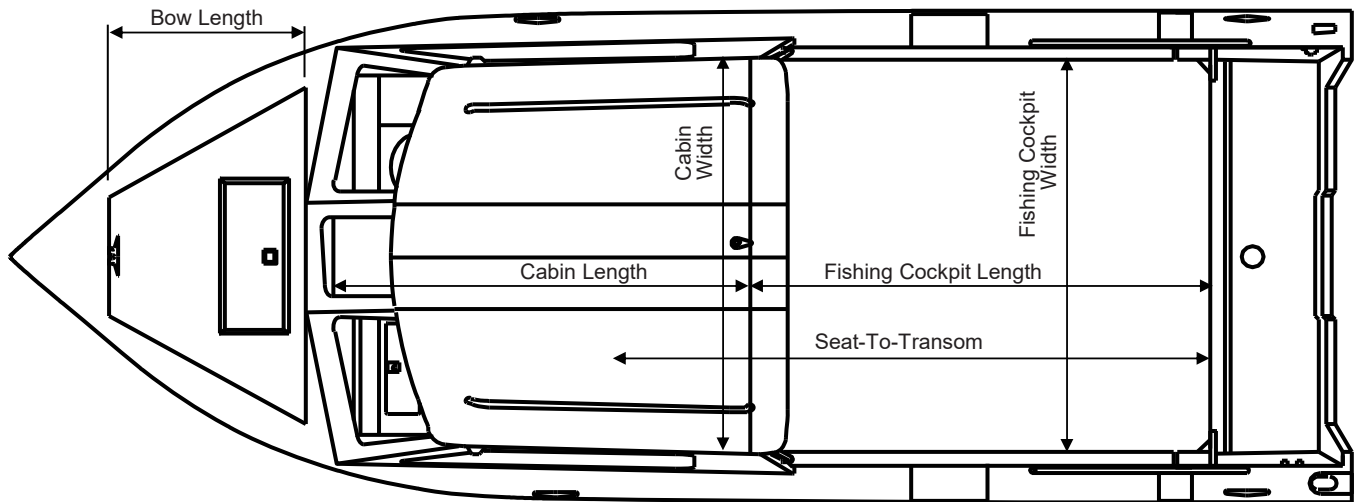

* Recommendations only for boats over 20'

NOTE: Measurements are approximations only. Variations will occur due to tolerances in manufacturing

PRO V

HARD TOP W/ EXTENDED TRANSOM

MEASUREMENT	180 PV ET HT	200 PV ET HT
Hard top type	SLC	SLC
Length	18' 5"	20' 5"
Total Length	20' 8"	22' 8"
Beam (in)	94	94
Dead Rise: Forward X Amidship X Aft (degrees)	30 X 15 X 14	30 X 15 X 14
Bottom Dimensions: Thickness X Width (in)	0.19 X 72	0.19 X 72
Side Dimensions: Thickness X Height (in)	0.1 X 32	0.1 X 32
Transom Dimensions: Width X Height (in)	94 X 25.5	94 X 25.5
Person Capacity: Quantity X Weight (lbs)*	6 X 990	7 X 1155
Maximum Fuel Capacity (gal)	48	48
Maximum Horsepower (HP)	175	200
Maximum Capacity (lbs)*	2040	2633
Boat Dry Weight (lbs)	1875	2075
Fishing Cockpit: Width X Length (in)	80 X 59	80 X 83
Seat-To-Transom: Length (in)	98.5	122.5
Bow Length (in)	36	36
Cabin: Width X Length (in) X Height (in)	79.5 X 80 X 70	79.5 X 80 X 70

* Recommendations only for boats over 20'

NOTE: Measurements are approximations only. Variations will occur due to tolerances in manufacturing

PRO V

HARD TOP

MEASUREMENT	200 PV ET HT
Hard top type	SLC
Length	20' 4"
Total Length	20' 4"
Beam (in)	94
Dead Rise: Forward X Amidship X Aft (degrees)	30 X 15 X 14
Bottom Dimensions: Thickness X Width (in)	0.19 X 72
Side Dimensions: Thickness X Height (in)	0.1 X 32
Transom Dimensions: Width X Height (in)	94 X 25.5
Person Capacity: Quantity X Weight (lbs)*	6 X 990
Maximum Fuel Capacity (gal)	48
Maximum Horsepower (HP)	175
Maximum Capacity (lbs)*	1946
Boat Dry Weight (lbs)	1850
Fishing Cockpit: Width X Length (in)	80 X 73
Seat-To-Transom: Length (in)	112
Bow Length (in)	36
Cabin: Width X Length (in) X Height (in)	79.5 X 80 X 70