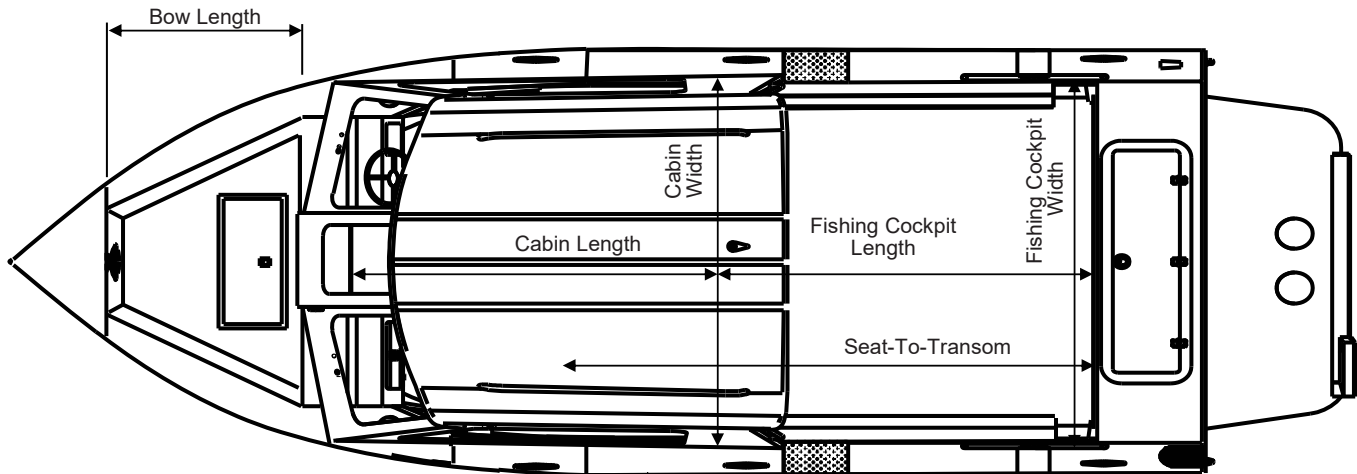

PRO V

HARD TOP W/ EXTENDED TRANSOM

MEASUREMENT	180 PV ET HT	200 PV ET HT
Hard top type	SLC	SLC
Length	18' 5"	20' 5"
Total Length	20' 8"	22' 8"
Beam (in)	94	94
Dead Rise: Forward X Amidship X Aft (degrees)	30 X 15 X 14	30 X 15 X 14
Bottom Dimensions: Thickness X Width (in)	0.19 X 72	0.19 X 72
Side Dimensions: Thickness X Height (in)	0.1 X 32	0.1 X 32
Transom Dimensions: Width X Height (in)	94 X 25.5	94 X 25.5
Person Capacity: Quantity X Weight (lbs)*	6 X 990	7 X 1155
Maximum Fuel Capacity (gal)	48	48
Maximum Horsepower (HP)	175	200
Maximum Capacity (lbs)*	2040	2633
Boat Dry Weight (lbs)	1875	2075
Fishing Cockpit: Width X Length (in)	80 X 59	80 X 83
Seat-To-Transom: Length (in)	98.5	122.5
Bow Length (in)	36	36
Cabin: Width X Length (in) X Height (in)	79.5 X 80 X 70	79.5 X 80 X 70

* Recommendations only for boats over 20'

NOTE: Measurements are approximations only. Variations will occur due to tolerances in manufacturing