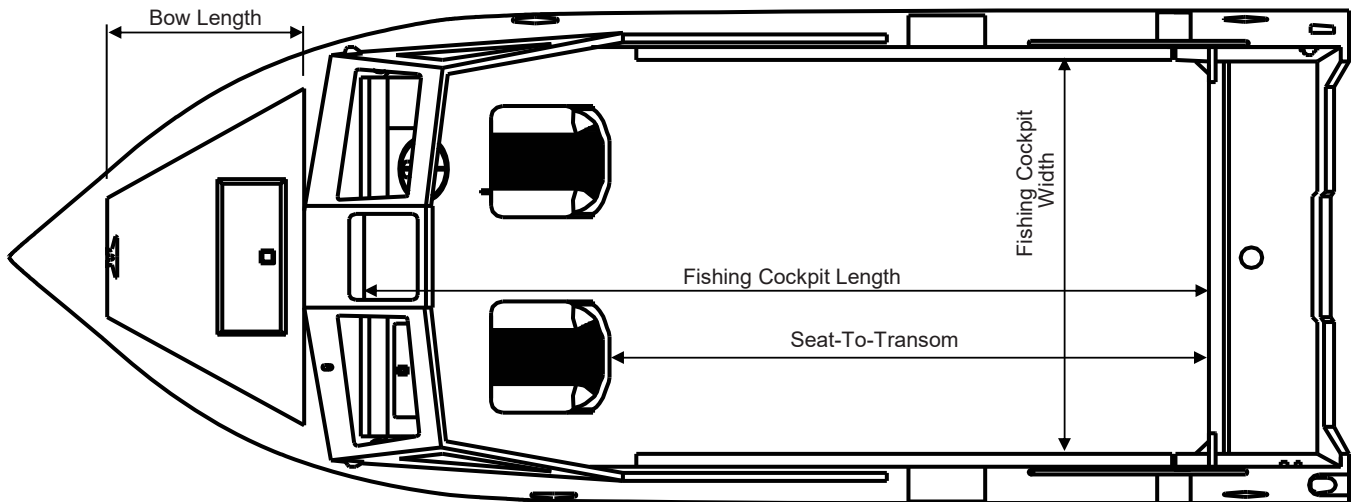

PRO V

MEASUREMENT	200 PV
Length	20' 4"
Total Length	20' 4"
Beam (in)	94
Dead Rise: Forward X Amidship X Aft (degrees)	30 X 15 X 14
Bottom Dimensions: Thickness X Width (in)	0.19 X 72
Side Dimensions: Thickness X Height (in)	0.1 X 32
Transom Dimensions: Width X Height (in)	94 X 25.5
Person Capacity: Quantity X Weight (lbs)*	7 X 1155
Maximum Fuel Capacity (gal)	48
Maximum Horsepower (HP)	175
Maximum Capacity (lbs)*	1963
Boat Dry Weight (lbs)	1700
Fishing Cockpit: Width X Length (in)	80 X 152
Seat-To-Transom: Length (in)	112
Bow Length (in)	36

* Recommendations only for boats over 20'

NOTE: Measurements are approximations only. Variations will occur due to tolerances in manufacturing

PRO V

HARD TOP

MEASUREMENT	200 PV ET HT
Hard top type	SLC
Length	20' 4"
Total Length	20' 4"
Beam (in)	94
Dead Rise: Forward X Amidship X Aft (degrees)	30 X 15 X 14
Bottom Dimensions: Thickness X Width (in)	0.19 X 72
Side Dimensions: Thickness X Height (in)	0.1 X 32
Transom Dimensions: Width X Height (in)	94 X 25.5
Person Capacity: Quantity X Weight (lbs)*	6 X 990
Maximum Fuel Capacity (gal)	48
Maximum Horsepower (HP)	175
Maximum Capacity (lbs)*	1946
Boat Dry Weight (lbs)	1850
Fishing Cockpit: Width X Length (in)	80 X 73
Seat-To-Transom: Length (in)	112
Bow Length (in)	36
Cabin: Width X Length (in) X Height (in)	79.5 X 80 X 70