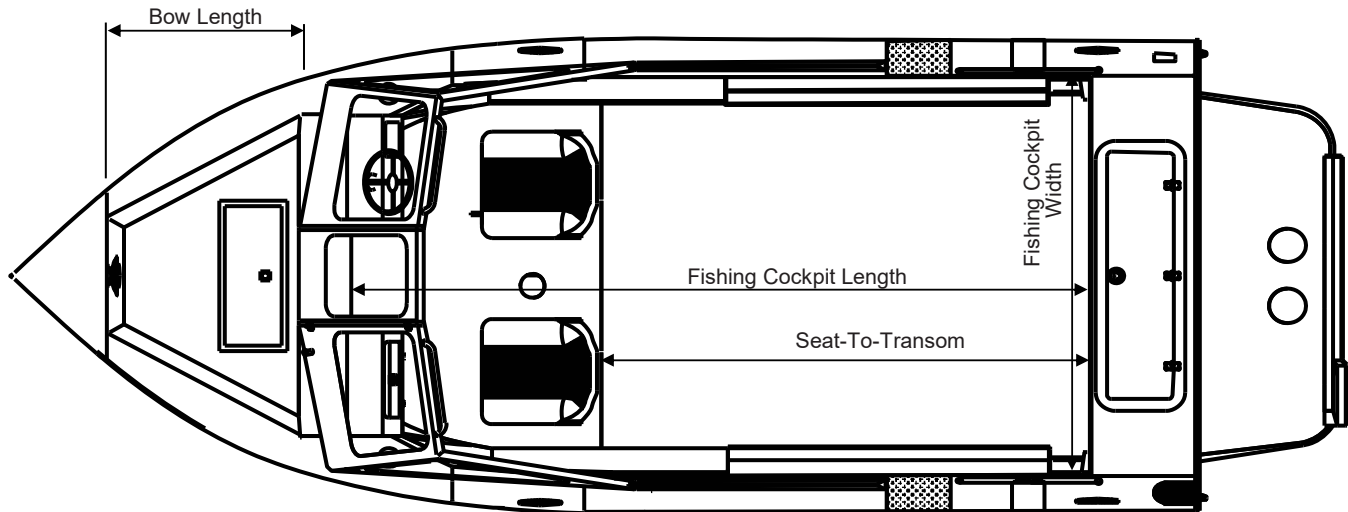

PRO V

EXTENDED TRANSOM

MEASUREMENT	180 PV ET	200 PV ET
Length	18' 5"	20' 5"
Total Length	20' 8"	22' 8"
Beam (in)	94	94
Dead Rise: Forward X Amidship X Aft (degrees)	30 X 15 X 14	30 X 15 X 14
Bottom Dimensions: Thickness X Width (in)	0.19 X 72	0.19 X 72
Side Dimensions: Thickness X Height (in)	0.1 X 32	0.1 X 32
Transom Dimensions: Width X Height (in)	94 X 25.5	94 X 25.5
Person Capacity: Quantity X Weight (lbs)*	7 X 1155	8 X 1320
Maximum Fuel Capacity (gal)	48	48
Maximum Horsepower (HP)	175	200
Maximum Capacity (lbs)*	2070	2663
Boat Dry Weight (lbs)	1725	1925
Fishing Cockpit: Width X Length (in)	80 X 138	80 X 162
Seat-To-Transom: Length (in)	98.5	122.5
Bow Length (in)	36	36

* Recommendations only for boats over 20'

NOTE: Measurements are approximations only. Variations will occur due to tolerances in manufacturing