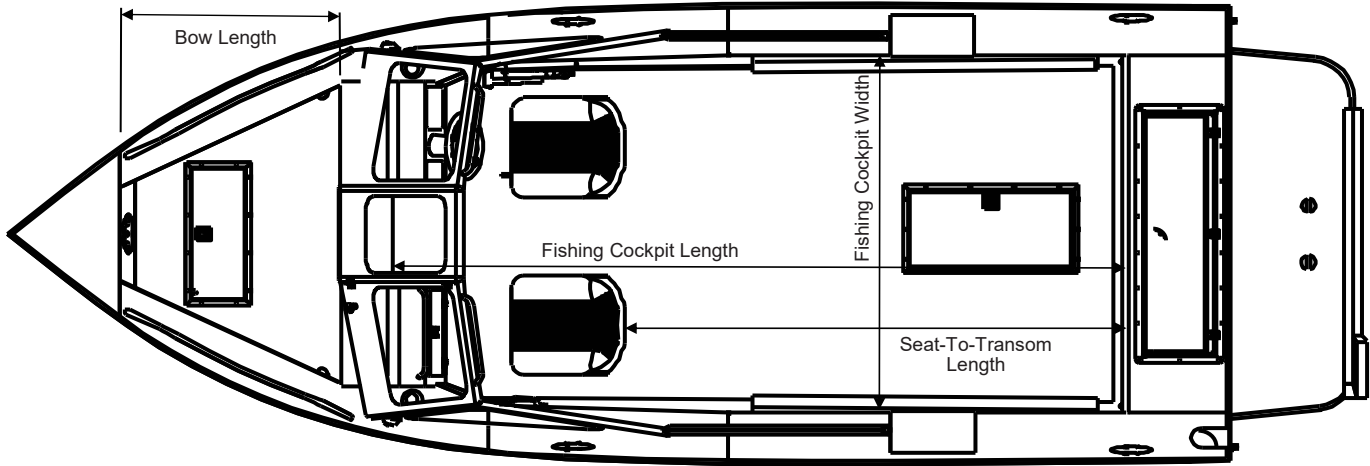

SEA RUNNER

EXTENDED TRANSOM

MEASUREMENT	190 SR ET	210 SR ET
Length	19' 5"	21' 5"
Total Length	21' 8"	23' 8"
Beam (in)	96	96
Dead Rise: Forward X Amidship X Aft (degrees)	35 X 23 X 16	35 X 22 X 15
Bottom Dimensions: Thickness X Width (in)	0.19 X 78	0.19 X 78
Side Dimensions: Thickness X Height (in)	0.125 X 32	0.125 X 32
Transom Dimensions: Width X Height (in)	96 X 25.5	96 X 25.5
Person Capacity: Quantity X Weight (lbs)*	8 X 1320	9 X 1485
Maximum Fuel Capacity (gal)	60	90
Maximum Horsepower (HP)	200	225
Maximum Capacity (lbs)*	2456	2926
Boat Dry Weight (lbs)	2150	2300
Fishing Cockpit: Width X Length (in)	75 X 142	75 X 166
Seat-To-Transom: Length (in)	103	127
Bow Length (in)	42	42

* Recommendations only for boats over 20'

NOTE: Measurements are approximations only. Variations will occur due to tolerances in manufacturing

SEA RUNNER

HARD TOP W/EXTENDED TRANSOM

MEASUREMENT	190 SR ET HT	210 SR ET HT
Hard top type	SLC	RLC
Length	19' 5"	21' 5"
Total Length	21' 8"	23' 8"
Beam (in)	96	96
Dead Rise: Forward X Amidship X Aft (degrees)	35 X 23 X 16	35 X 22 X 15
Bottom Dimensions: Thickness X Width (in)	0.19 X 78	0.19 X 78
Side Dimensions: Thickness X Height (in)	0.125 X 32	0.125 X 32
Transom Dimensions: Width X Height (in)	96 X 25.5	96 X 25.5
Person Capacity: Quantity X Weight (lbs)*	7 X 1155	8 X 1320
Maximum Fuel Capacity (gal)	60	90
Maximum Horsepower (HP)	200	225
Maximum Capacity (lbs)*	2426	2826
Boat Dry Weight (lbs)	2300	2800
Fishing Cockpit: Width X Length (in)	75 X 62	75 X 71
Seat-To-Transom: Length (in)	103	127
Bow Length (in)	42	42
Cabin: Width X Length (in) X Height (in)	79.5 X 80 X 70	77.5 X 95 X 73

* Recommendations only for boats over 20'

NOTE: Measurements are approximations only. Variations will occur due to tolerances in manufacturing