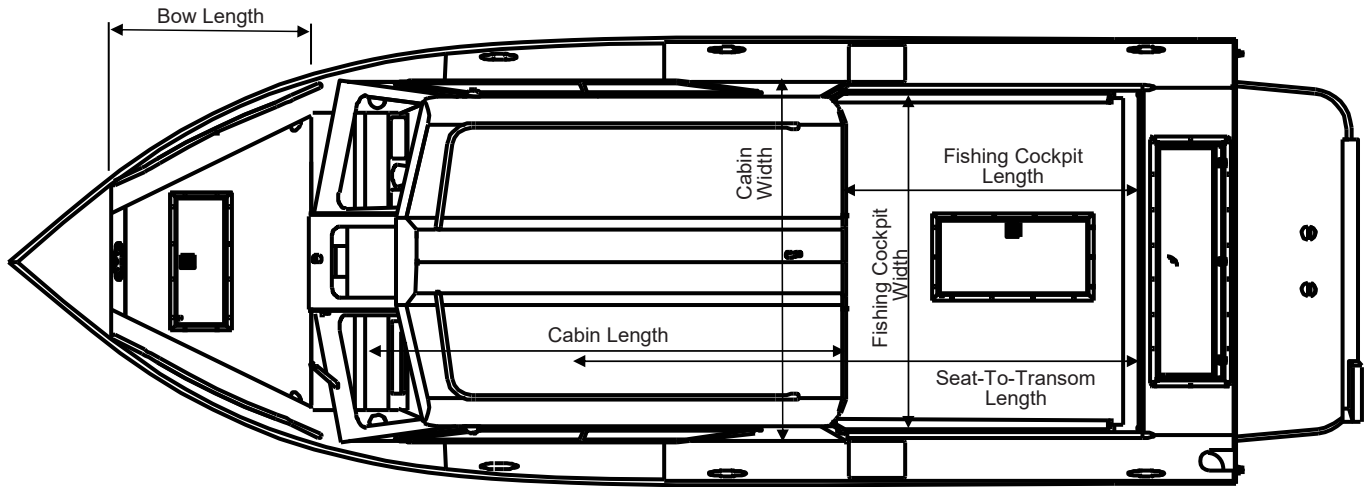

SEA RUNNER

EXTENDED TRANSOM

MEASUREMENT	190 SR ET	210 SR ET
Length	19' 5"	21' 5"
Total Length	21' 8"	23' 8"
Beam (in)	96	96
Dead Rise: Forward X Amidship X Aft (degrees)	35 X 23 X 16	35 X 22 X 15
Bottom Dimensions: Thickness X Width (in)	0.19 X 78	0.19 X 78
Side Dimensions: Thickness X Height (in)	0.125 X 32	0.125 X 32
Transom Dimensions: Width X Height (in)	96 X 25.5	96 X 25.5
Person Capacity: Quantity X Weight (lbs)*	8 X 1320	9 X 1485
Maximum Fuel Capacity (gal)	60	90
Maximum Horsepower (HP)	200	225
Maximum Capacity (lbs)*	2456	2926
Boat Dry Weight (lbs)	2150	2300
Fishing Cockpit: Width X Length (in)	75 X 142	75 X 166
Seat-To-Transom: Length (in)	103	127
Bow Length (in)	42	42

* Recommendations only for boats over 20'

NOTE: Measurements are approximations only. Variations will occur due to tolerances in manufacturing

SEA RUNNER

HARD TOP W/EXTENDED TRANSOM

MEASUREMENT	190 SR ET HT	210 SR ET HT
Hard top type	SLC	RLC
Length	19' 5"	21' 5"
Total Length	21' 8"	23' 8"
Beam (in)	96	96
Dead Rise: Forward X Amidship X Aft (degrees)	35 X 23 X 16	35 X 22 X 15
Bottom Dimensions: Thickness X Width (in)	0.19 X 78	0.19 X 78
Side Dimensions: Thickness X Height (in)	0.125 X 32	0.125 X 32
Transom Dimensions: Width X Height (in)	96 X 25.5	96 X 25.5
Person Capacity: Quantity X Weight (lbs)*	7 X 1155	8 X 1320
Maximum Fuel Capacity (gal)	60	90
Maximum Horsepower (HP)	200	225
Maximum Capacity (lbs)*	2426	2826
Boat Dry Weight (lbs)	2300	2800
Fishing Cockpit: Width X Length (in)	75 X 62	75 X 71
Seat-To-Transom: Length (in)	103	127
Bow Length (in)	42	42
Cabin: Width X Length (in) X Height (in)	79.5 X 80 X 70	77.5 X 95 X 73

* Recommendations only for boats over 20'

NOTE: Measurements are approximations only. Variations will occur due to tolerances in manufacturing