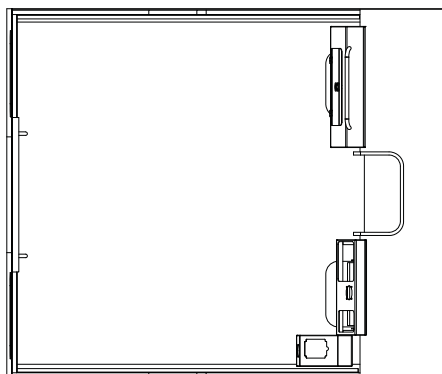

# REGULAR LENGTH CABIN (RLC) CONFIGURATIONS

**CONFIG #1**  
PC RLC/PE RLC  
BASELINE

**CONFIG #2**  
PC RLC/PE RLC  
SLEEPERS

**CONFIG #5**  
PC RLC/PE RLC  
DINETTE, JUMP

**CONFIG #4**  
PC RLC/PE RLC  
GALLEY, DINETTE