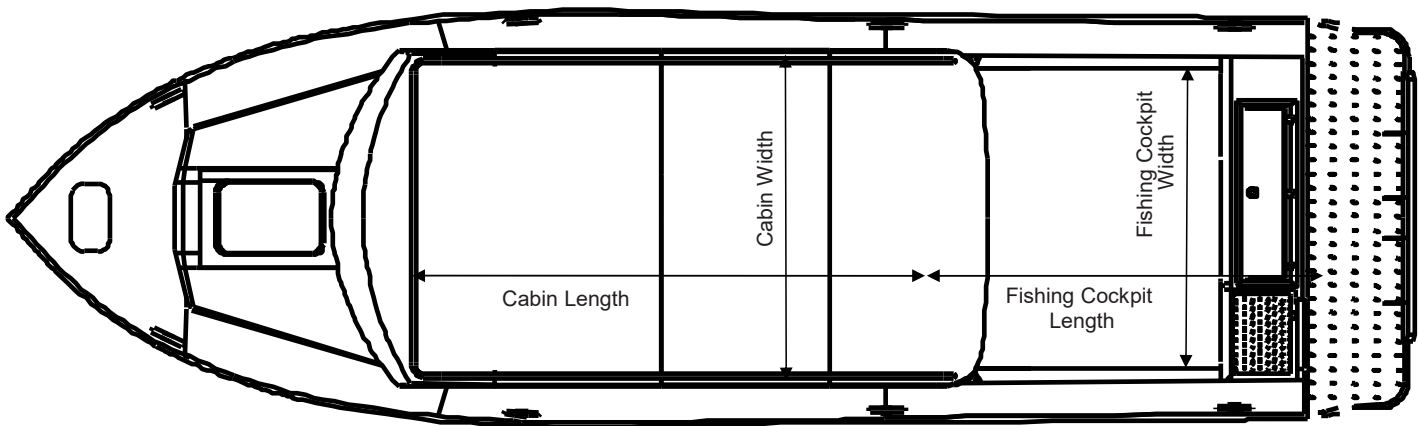

ADVENTURE

HARD TOP W/ EXTENDED TRANSOM

MEASUREMENT	290 AV ET HT
Hard top type	XLC
Length	29' 5"
Total Length	31' 11"
Beam (in)	117
Dead Rise: Forward X Amidship X Aft (degrees)	55 X 32 X 21
Bottom Dimensions: Thickness X Width (in)	0.25 X 112
Side Dimensions: Thickness X Height (in)	0.16 X 48
Transom Dimensions: Width X Height (in)	115 X 15
Person Capacity: Quantity X Weight (lbs)*	11 X 1815
Maximum Fuel Capacity (gal)	250
Maximum Horsepower (HP)	600
Maximum Capacity (lbs)*	6140
Boat Dry Weight (lbs)	8500
Fishing Cockpit: Width X Length (in)	107 X 96
Seat-To-Transom: Length (in)	N/A
Bow Length (in)	N/A
Cabin: Width X Length (in) X Height (in)	96 X 120 X 79

* Recommendations only for boats over 20'

NOTE: Measurements are approximations only. Variations will occur due to tolerances in manufacturing